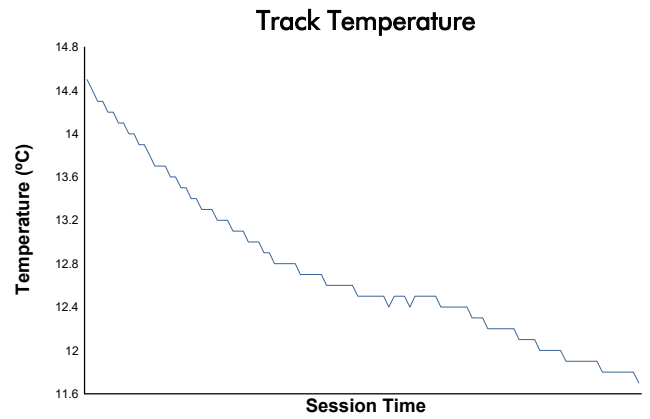

ESPÍRITU DE MONTJUÏC SIXTIES' ENDURANCE RACE

Weather Report

Track Status: **DRY**