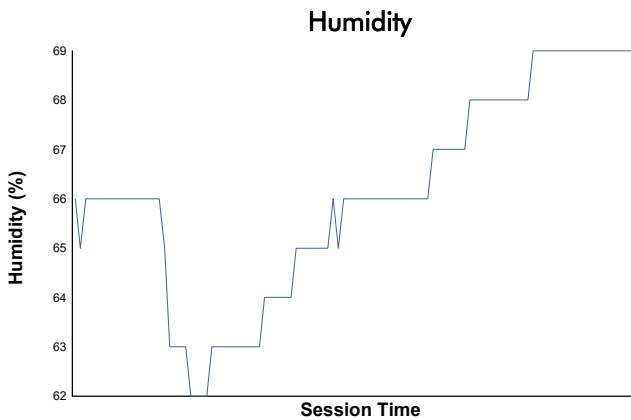

ESPÍRITU DE MONTJUÏC SIXTIES' ENDURANCE RACE

Weather Report

Track Status: **DRY**