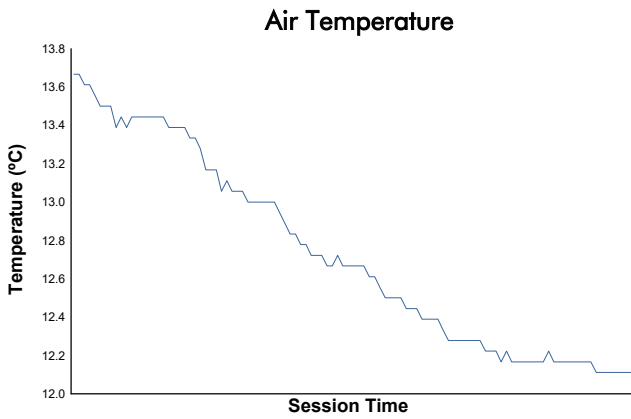

ESPÍRITU DE MONTJUÏC SIXTIES' ENDURANCE RACE

Weather Report

Track Status: **DRY**