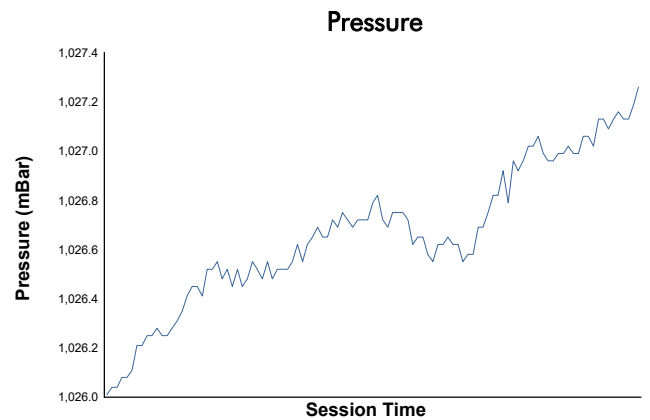

ESPÍRITU DE MONTJUÏC SIXTIES' ENDURANCE RACE

Weather Report

Track Status: **DRY**