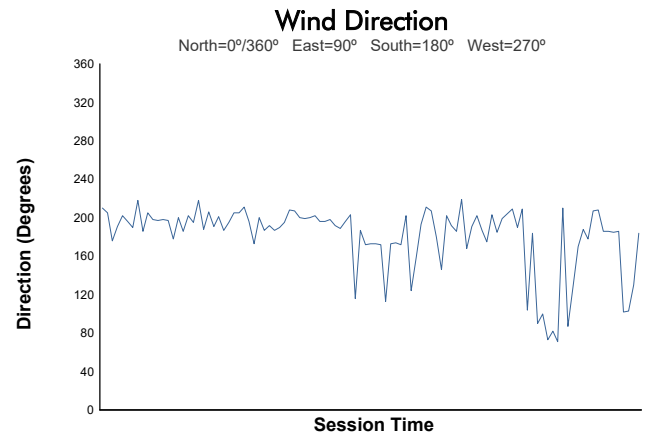

ESPÍRITU DE MONTJUÏC SIXTIES' ENDURANCE RACE

Weather Report

Track Status: **DRY**