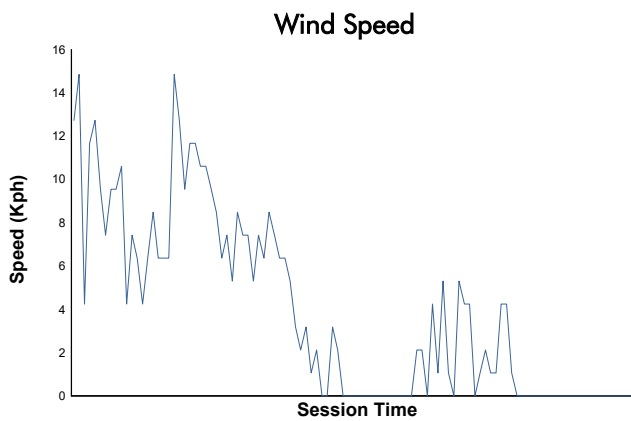

ESPÍRITU DE MONTJUÏC SIXTIES' ENDURANCE RACE

Weather Report

Track Status: **DRY**