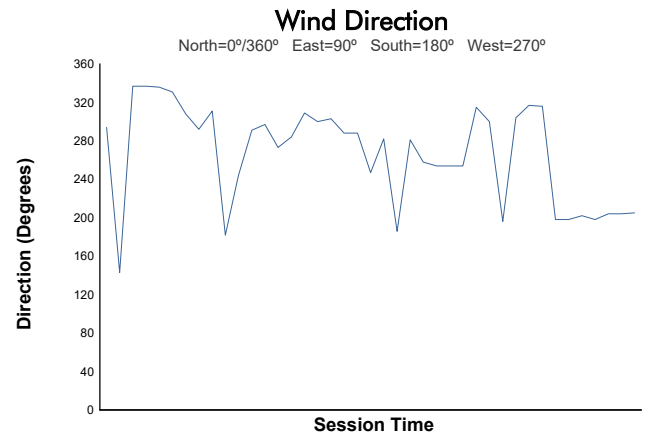

ESPÍRITU DE MONTJUÏC

GROUP C RACING

RACE 1

Weather Report

Track Status: **DRY**