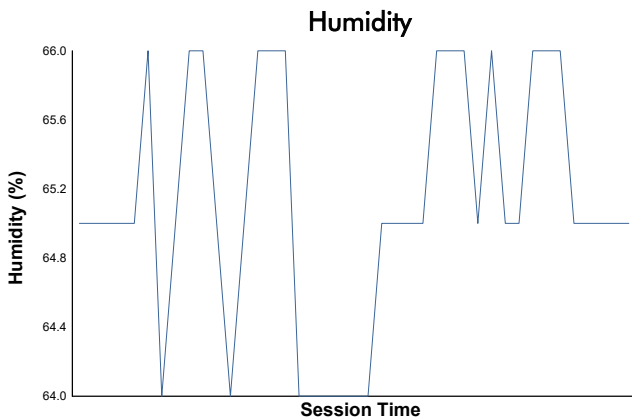

ESPÍRITU DE MONTJUÏC

GROUP C RACING

RACE 1

Weather Report

Track Status: **DRY**