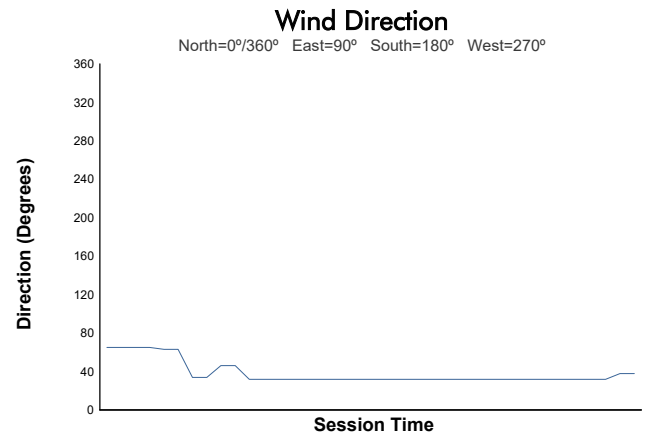

ESPÍRITU DE MONTJUÏC

ENDURANCE RACING LEGENDS 2 - GT2

QUALIFYING 2

Weather Report

Track Status: **WET**