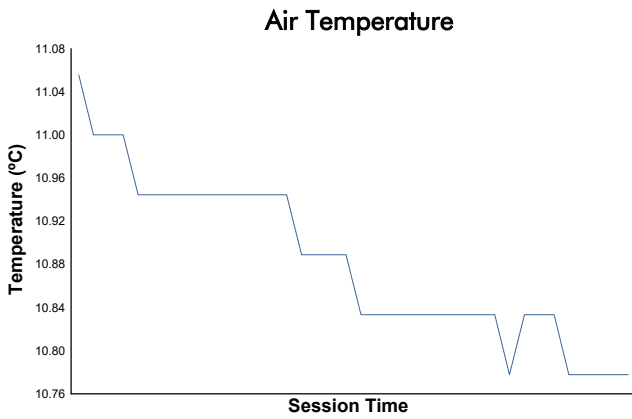

ESPÍRITU DE MONTJUÏC

ENDURANCE RACING LEGENDS 2 - GT2

QUALIFYING 2

Weather Report

Track Status: **WET**