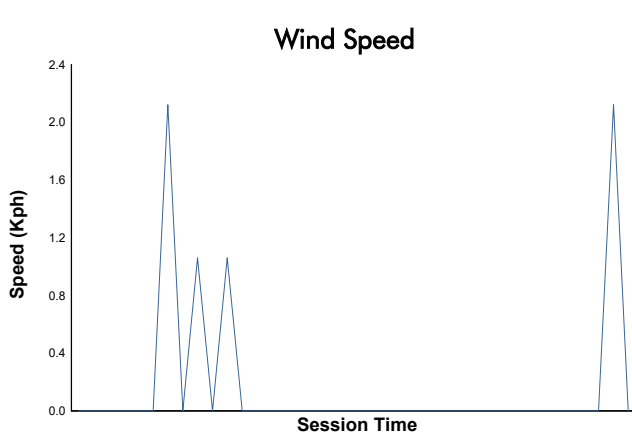

ESPÍRITU DE MONTJUÏC

ENDURANCE RACING LEGENDS 2 - GT2

QUALIFYING 2

Weather Report

Track Status: **WET**