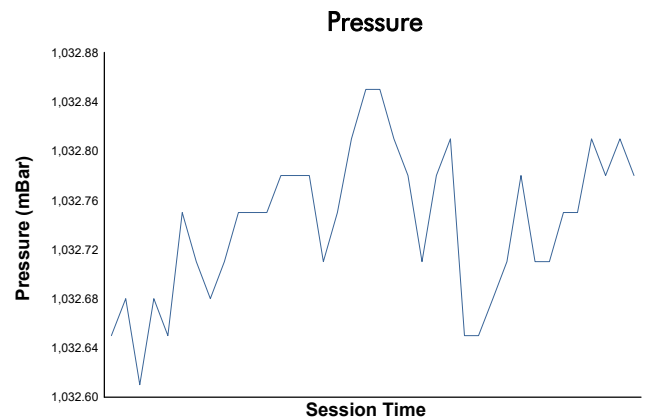

ESPÍRITU DE MONTJUÏC

ENDURANCE RACING LEGENDS 2 - GT2

QUALIFYING 2

Weather Report

Track Status: **WET**