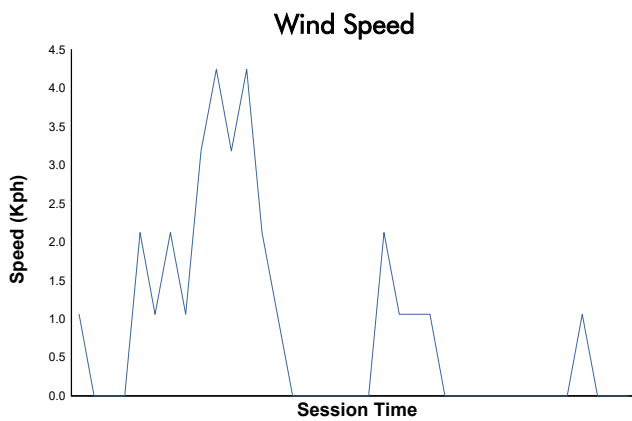

ESPIRITU DE MONTJUÏC
ENDURANCE RACING LEGENDS 1 - LMP-GT1
QUALIFYING 2

Weather Report

Track Status: **WET**