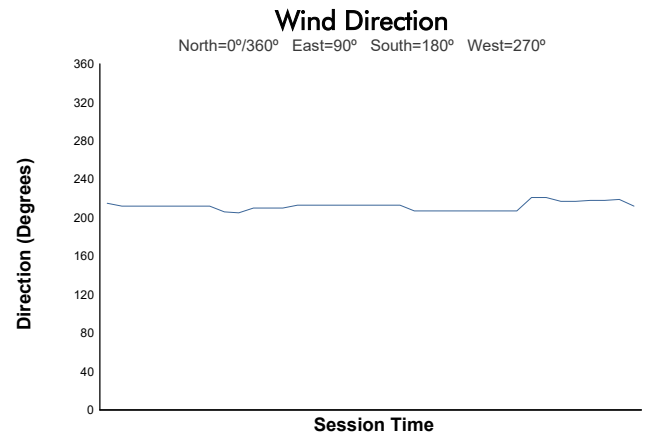

ESPIRITU DE MONTJUÏC
ENDURANCE RACING LEGENDS 1 - LMP-GT1
QUALIFYING 2

Weather Report

Track Status: **WET**