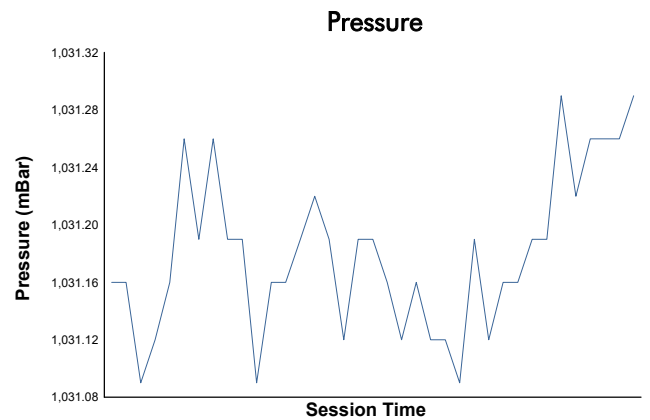

ESPIRITU DE MONTJUÏC
ENDURANCE RACING LEGENDS 1 - LMP-GT1
QUALIFYING 2

Weather Report

Track Status: **WET**