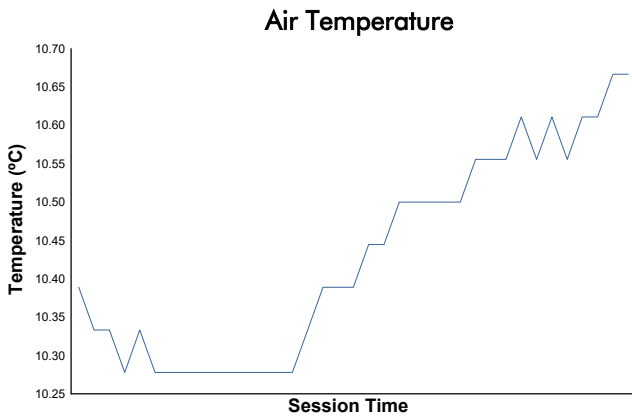

ESPIRITU DE MONTJUÏC
ENDURANCE RACING LEGENDS 1 - LMP-GT1
QUALIFYING 2

Weather Report

Track Status: **WET**