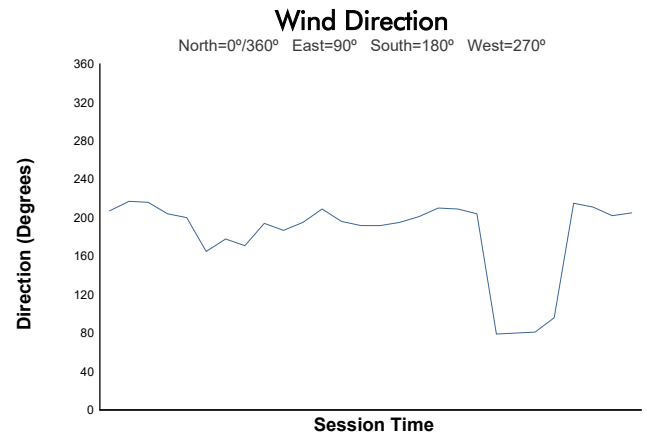

ESPÍRITU DE MONTJUÏC CLASSIC TOURING CHALLENGE QUALIFYING

Weather Report

Track Status: **WET**