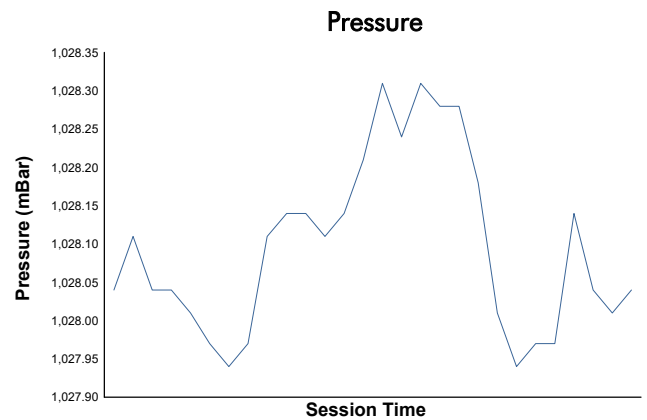

ESPÍRITU DE MONTJUÏC CLASSIC TOURING CHALLENGE QUALIFYING

Weather Report

Track Status: **WET**