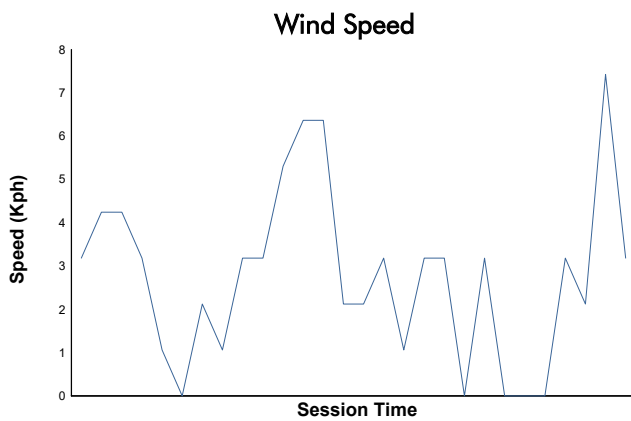

ESPÍRITU DE MONTJUÏC CLASSIC TOURING CHALLENGE QUALIFYING

Weather Report

Track Status: **WET**