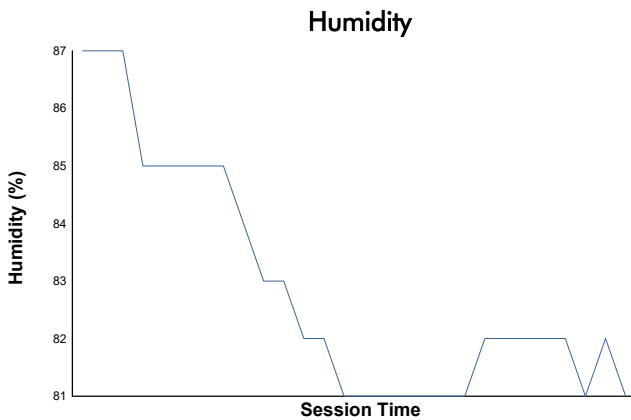

ESPÍRITU DE MONTJUÏC CLASSIC TOURING CHALLENGE QUALIFYING

Weather Report

Track Status: **WET**