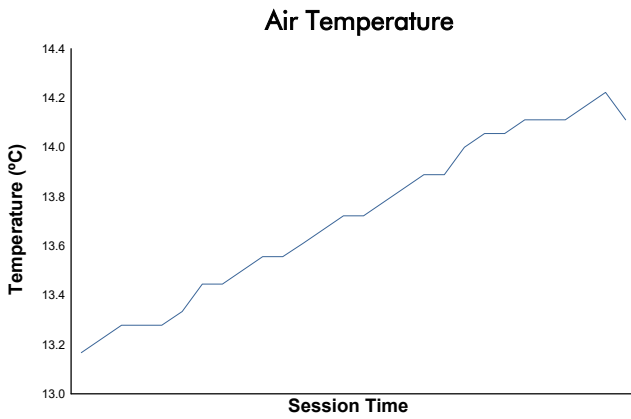

ESPÍRITU DE MONTJUÏC CLASSIC TOURING CHALLENGE QUALIFYING

Weather Report

Track Status: **WET**