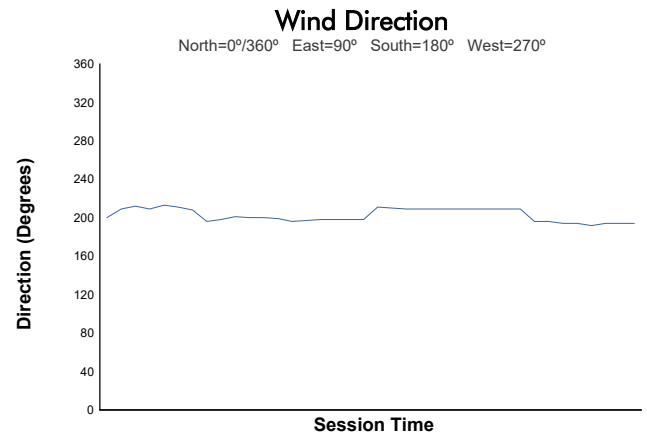

ESPÍRITU DE MONTJUÏC
CLASSIC TOURING CHALLENGE
PRIVATE PRACTICE

Weather Report

Track Status: **WET**