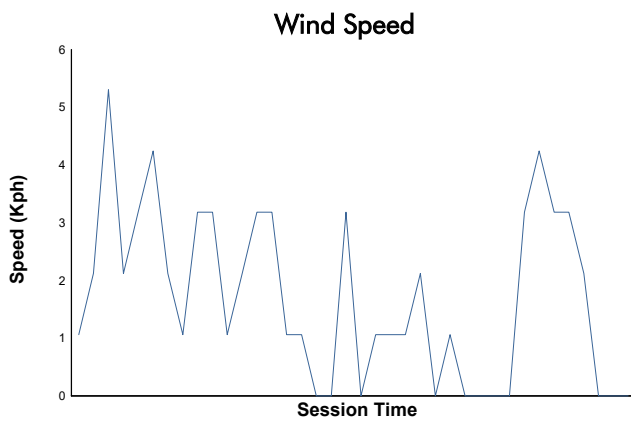

ESPÍRITU DE MONTJUÏC
CLASSIC TOURING CHALLENGE
PRIVATE PRACTICE

Weather Report

Track Status: **WET**