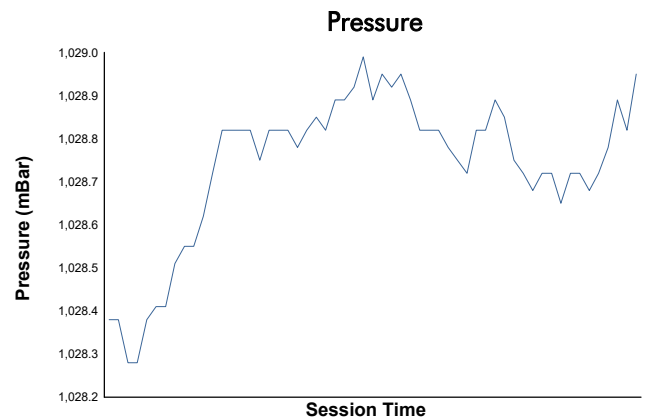

# ESPÍRITU DE MONTJUÏC CLASSIC ENDURANCE RACING 1 RACE

## Weather Report

Track Status: **WET**