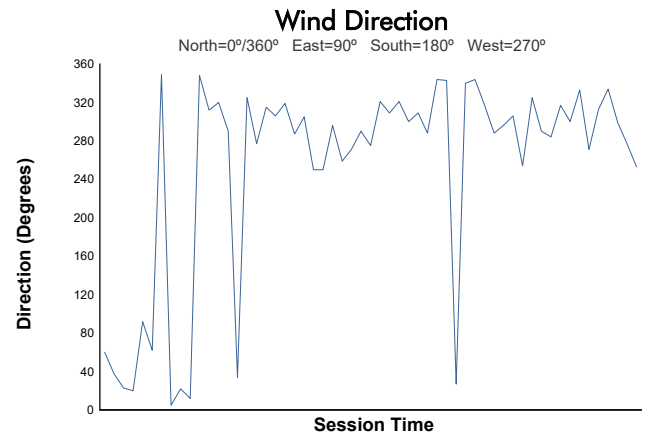

# ESPÍRITU DE MONTJUÏC CLASSIC ENDURANCE RACING 1 RACE

## Weather Report

Track Status: **WET**