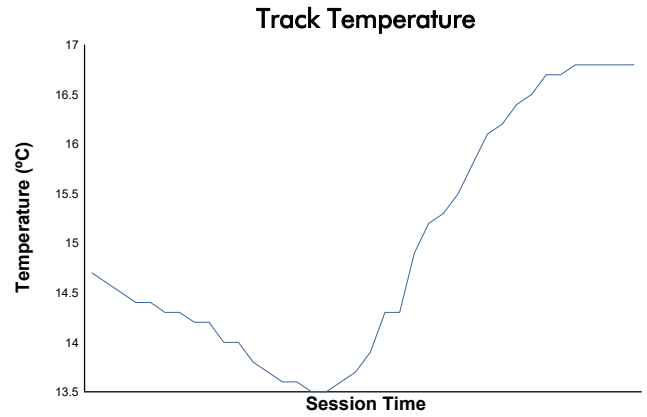

ESPÍRITU DE MONTJUÏC CLASSIC ENDURANCE RACING 1 QUALIFYING

Weather Report

Track Status: **WET**