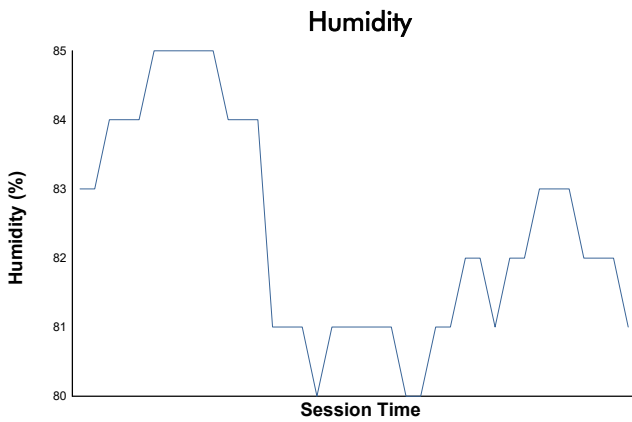

ESPÍRITU DE MONTJUÏC CLASSIC ENDURANCE RACING 1 QUALIFYING

Weather Report

Track Status: **WET**