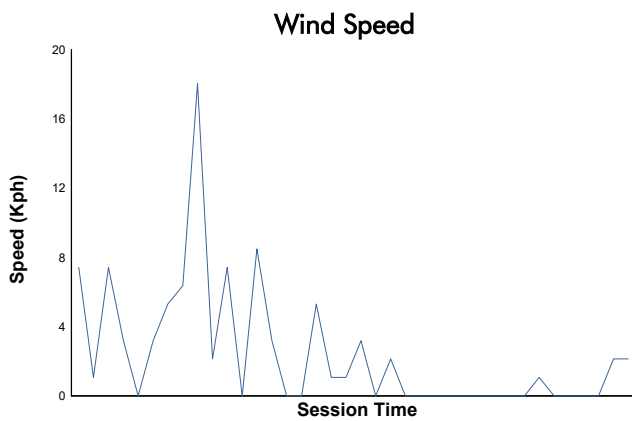

ESPÍRITU DE MONTJUÏC CLASSIC ENDURANCE RACING 1 QUALIFYING

Weather Report

Track Status: **WET**