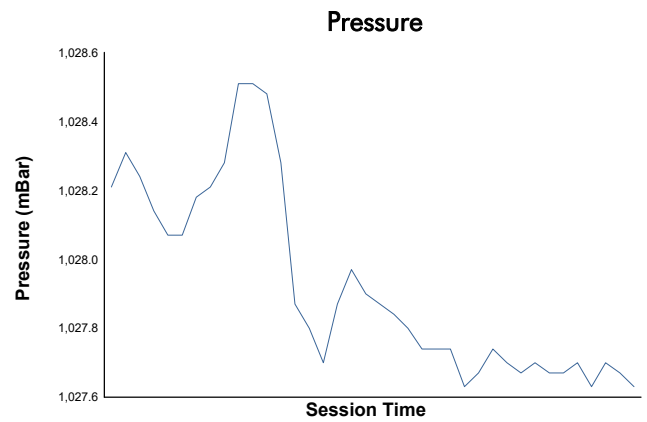

ESPÍRITU DE MONTJUÏC CLASSIC ENDURANCE RACING 1 QUALIFYING

Weather Report

Track Status: **WET**