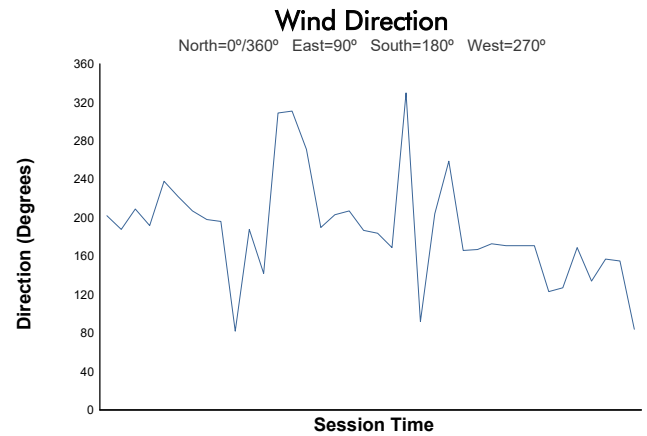

ESPÍRITU DE MONTJUÏC CLASSIC ENDURANCE RACING 1 QUALIFYING

Weather Report

Track Status: **WET**