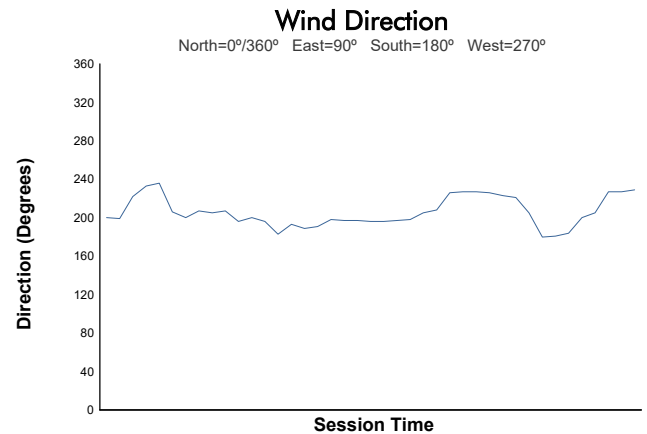

ESPÍRITU DE MONTJUÏC

CLASSIC ENDURANCE RACING 1

PRIVATE PRACTICE

Weather Report

Track Status: **WET**