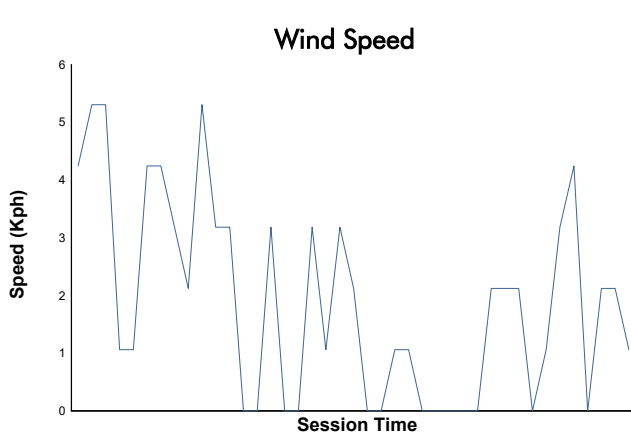

ESPÍRITU DE MONTJUÏC

CLASSIC ENDURANCE RACING 1

PRIVATE PRACTICE

Weather Report

Track Status: **WET**