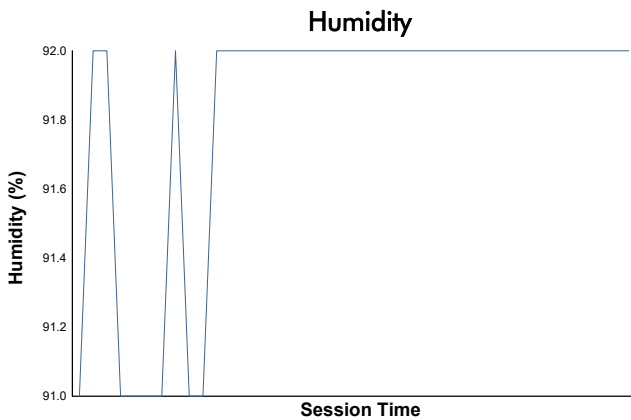

ESPÍRITU DE MONTJUÏC

CLASSIC ENDURANCE RACING 1

PRIVATE PRACTICE

Weather Report

Track Status: **WET**