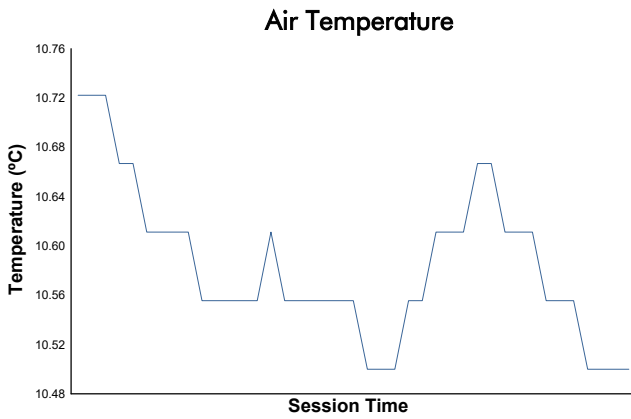

ESPÍRITU DE MONTJUÏC

CLASSIC ENDURANCE RACING 1

PRIVATE PRACTICE

Weather Report

Track Status: **WET**