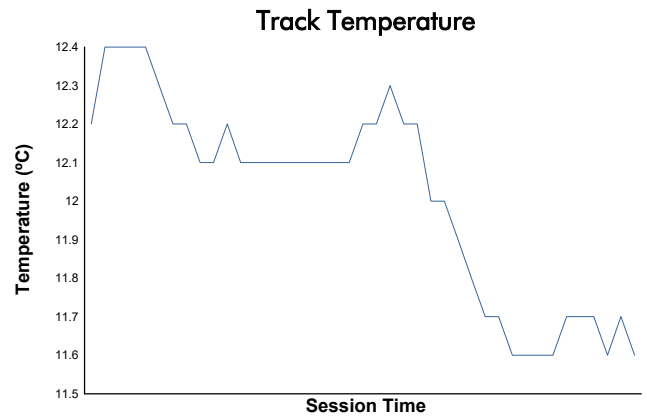

ESPÍRITU DE MONTJUÏC

CLASSIC ENDURANCE RACING 1

PRIVATE PRACTICE

Weather Report

Track Status: **WET**