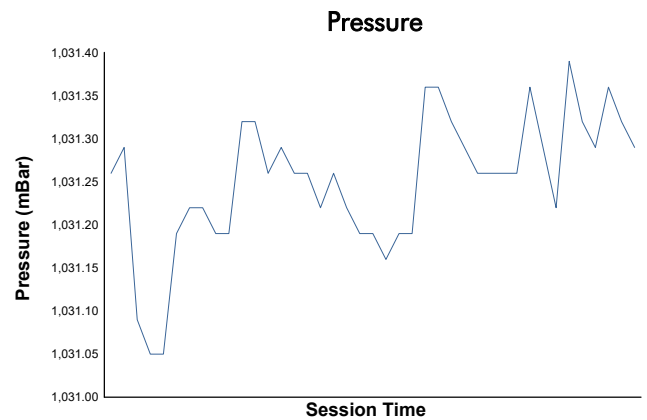

ESPÍRITU DE MONTJUÏC

CLASSIC ENDURANCE RACING 1

PRIVATE PRACTICE

Weather Report

Track Status: **WET**