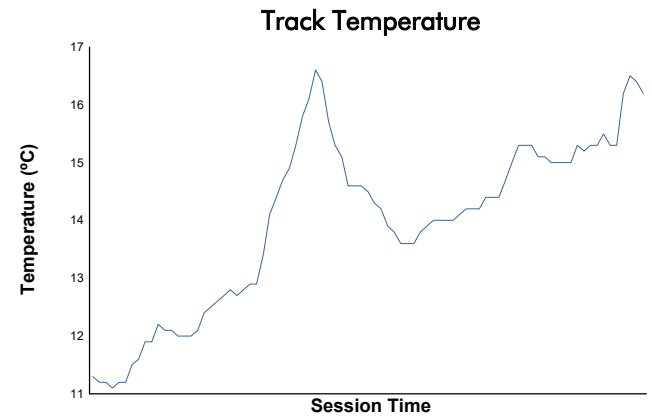

ESPÍRITU DE MONTJUÏC 2.0L CUP RACE

Weather Report

Track Status: **DRY**