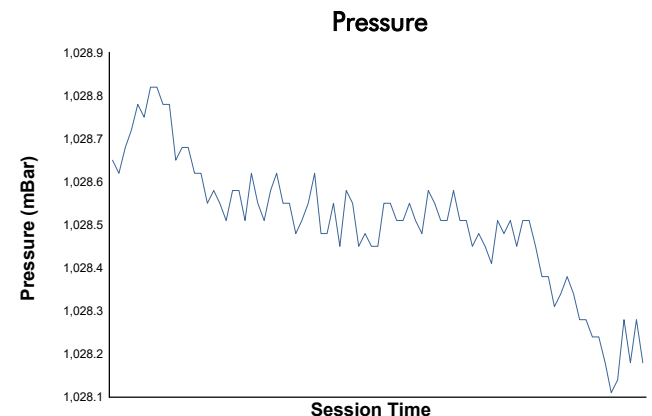

ESPÍRITU DE MONTJUÏC 2.0L CUP RACE

Weather Report

Track Status: **DRY**