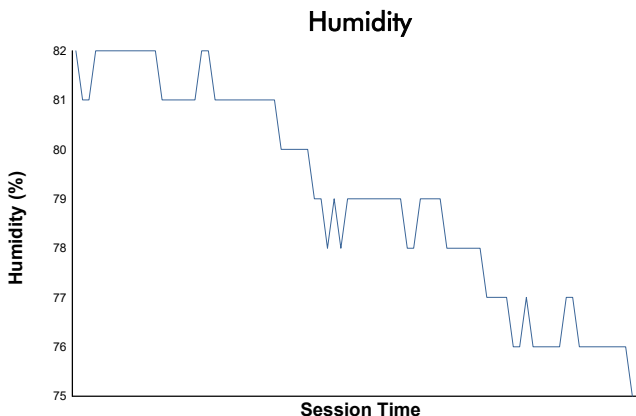

ESPÍRITU DE MONTJUÏC 2.0L CUP RACE

Weather Report

Track Status: **DRY**