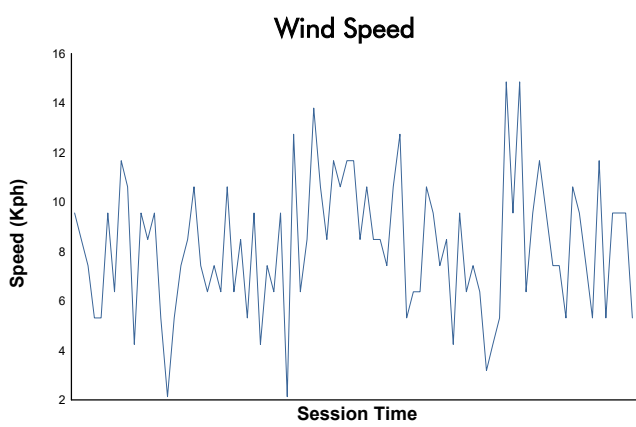

ESPÍRITU DE MONTJUÏC 2.0L CUP RACE

Weather Report

Track Status: **DRY**