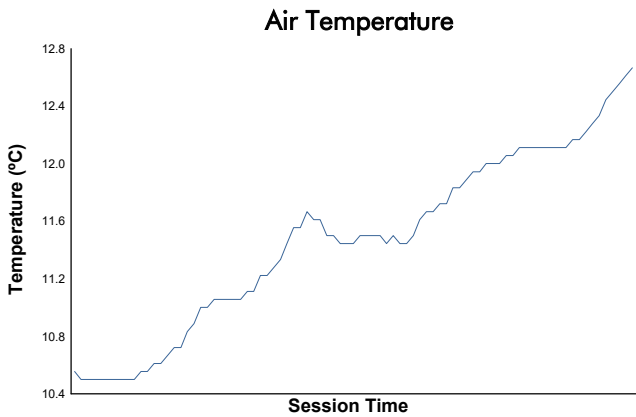

ESPÍRITU DE MONTJUÏC 2.0L CUP RACE

Weather Report

Track Status: **DRY**