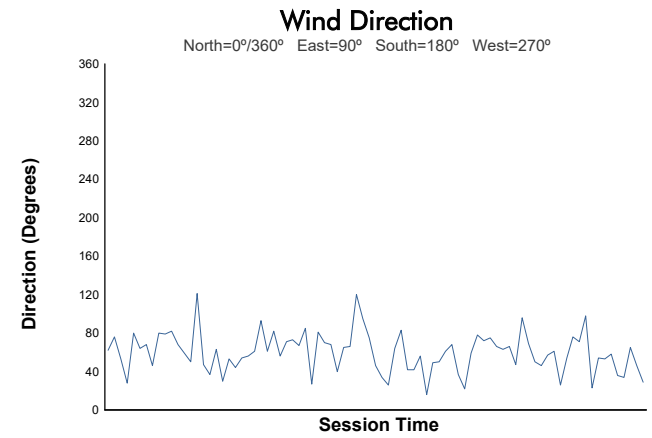

ESPÍRITU DE MONTJUÏC 2.0L CUP RACE

Weather Report

Track Status: **DRY**