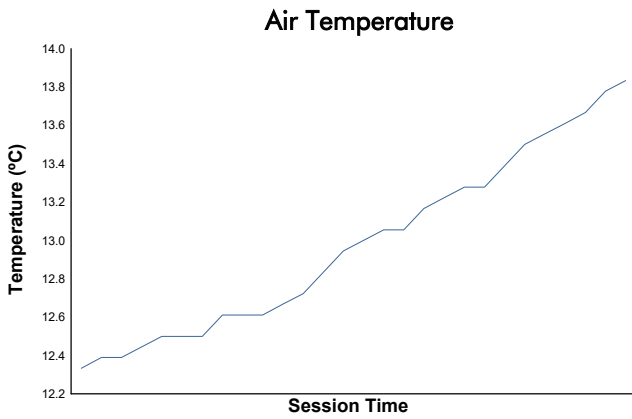

## ESPÍRITU DE MONTJUÏC 2.0L CUP QUALIFYING

### Weather Report

Track Status: **WET**