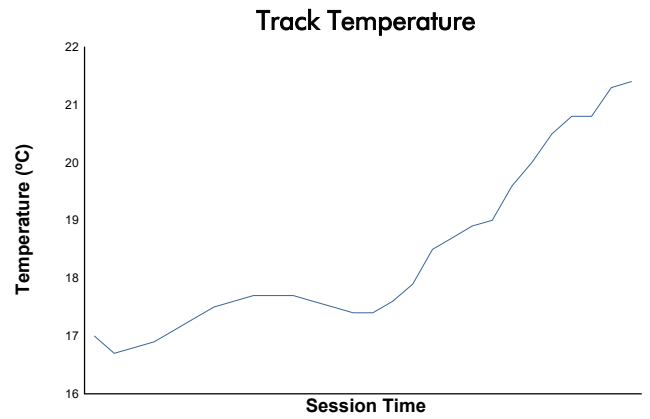

## ESPÍRITU DE MONTJUÏC 2.0L CUP QUALIFYING

### Weather Report

Track Status: **WET**