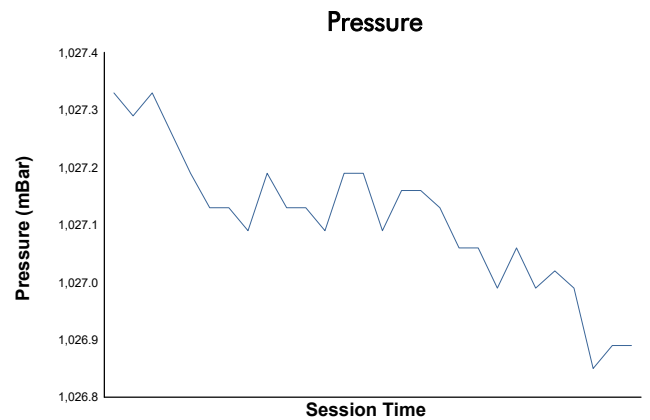

## ESPÍRITU DE MONTJUÏC 2.0L CUP QUALIFYING

### Weather Report

Track Status: **WET**