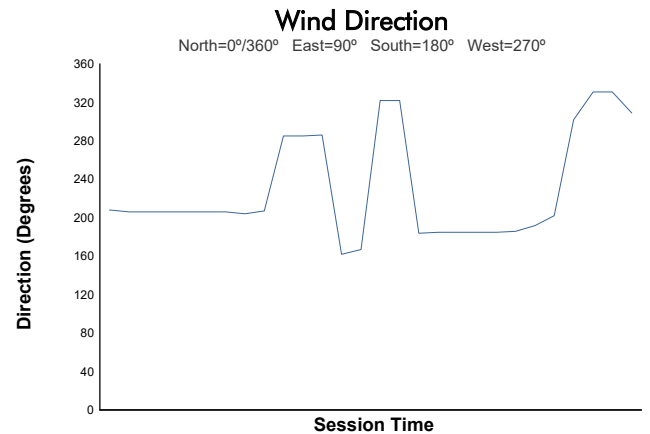

## ESPÍRITU DE MONTJUÏC 2.0L CUP QUALIFYING

### Weather Report

Track Status: **WET**