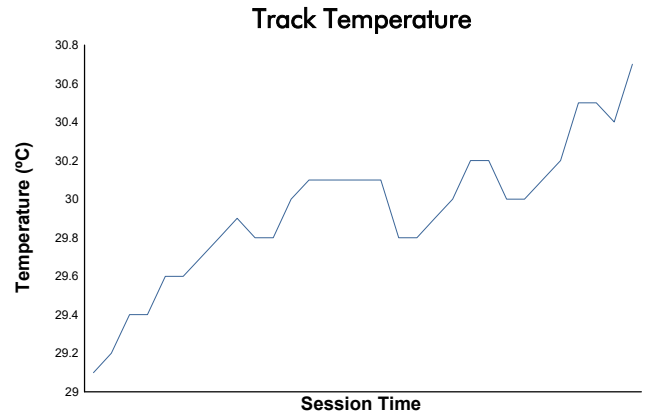

Qatar Classic Challenge

Qatar 1812 KM

Race 2

Weather Report

Track Status: **DRY**