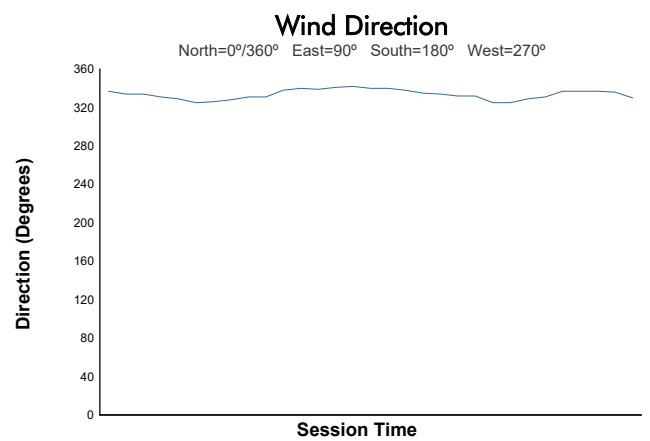

Qatar Classic Challenge

Qatar 1812 KM

Race 2

Weather Report

Track Status: **DRY**