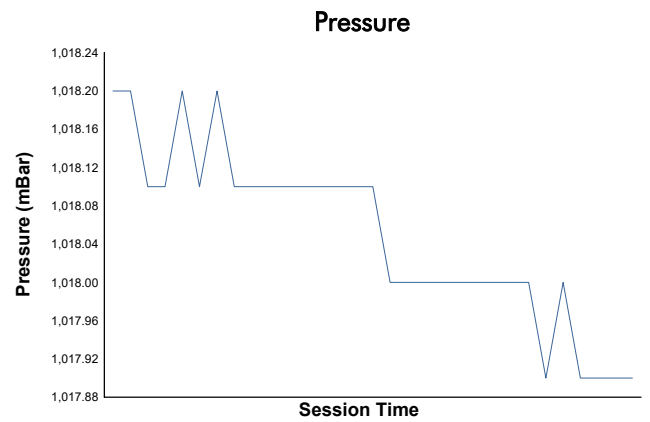

Qatar Classic Challenge

Qatar 1812 KM

Race 2

Weather Report

Track Status: **DRY**