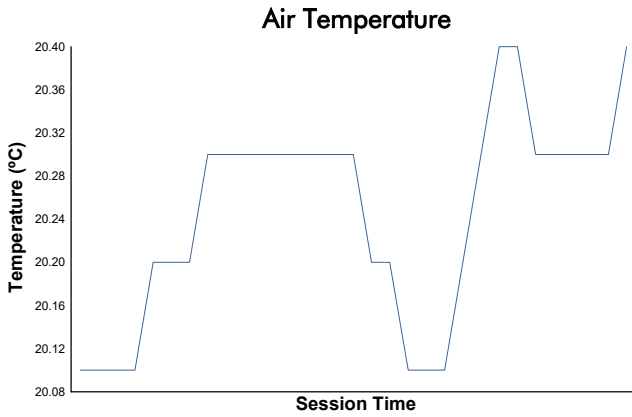

Qatar Classic Challenge

Qatar 1812 KM

Race 2

Weather Report

Track Status: **DRY**