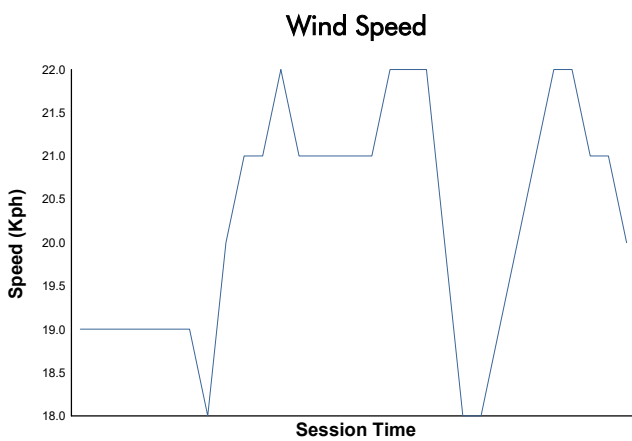

Qatar Classic Challenge

Qatar 1812 KM

Race 2

Weather Report

Track Status: **DRY**