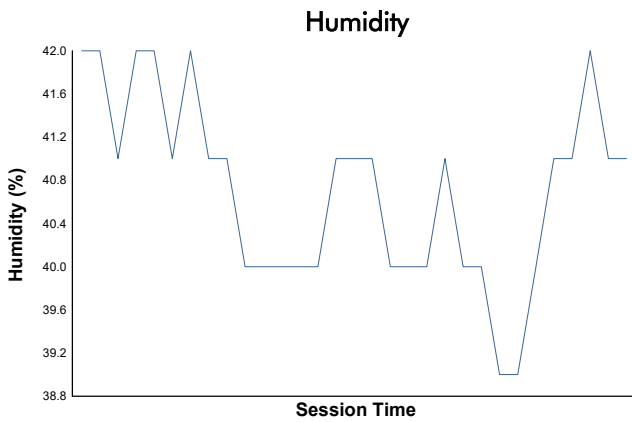

Qatar Classic Challenge

Qatar 1812 KM

Race 2

Weather Report

Track Status: **DRY**