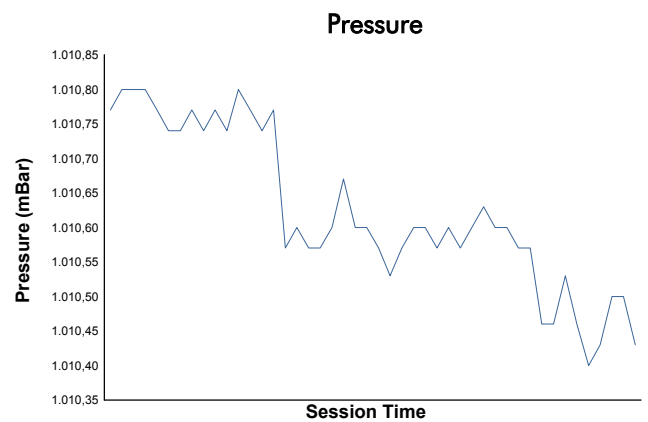

30-1/2/3 | 2022
JUNE-JULY

LE MANS CLASSIC 2022
PORSCHE CLASSIC RACE
RACE

Weather Report

Track Status: **DRY**