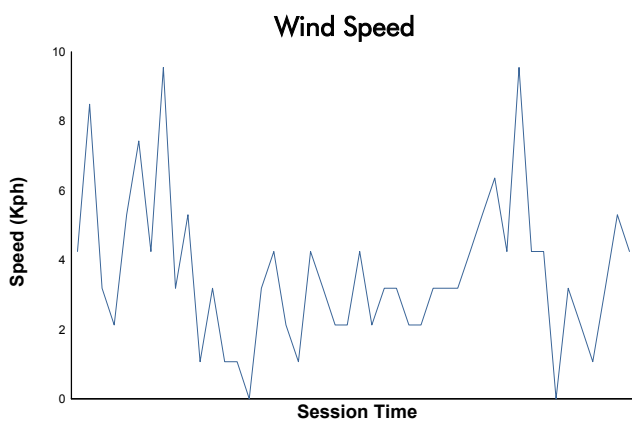

30-1/2/3 | 2022
JUNE-JULY

LE MANS CLASSIC 2022
PORSCHE CLASSIC RACE
RACE

Weather Report

Track Status: **DRY**