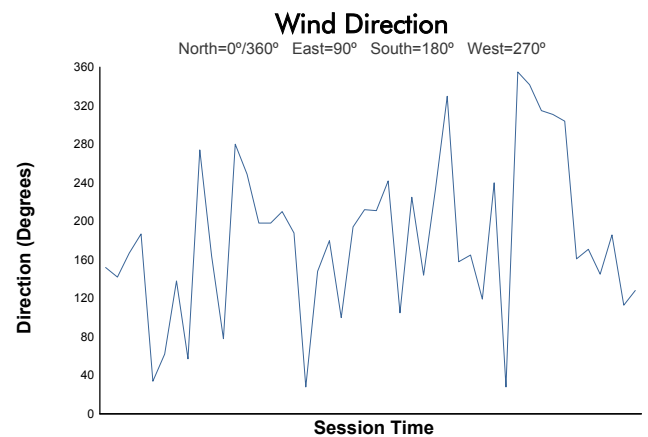

30-1/2/3 | 2022
JUNE-JULY

LE MANS CLASSIC 2022
PORSCHE CLASSIC RACE
RACE

Weather Report

Track Status: **DRY**