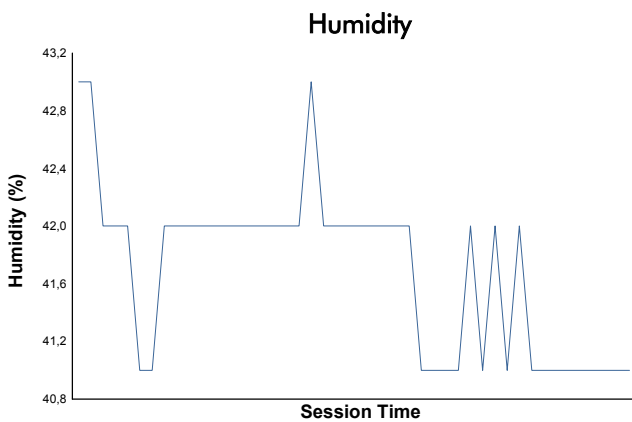

30-1/2/3 | 2022
JUNE-JULY

LE MANS CLASSIC 2022
PORSCHE CLASSIC RACE
RACE

Weather Report

Track Status: **DRY**