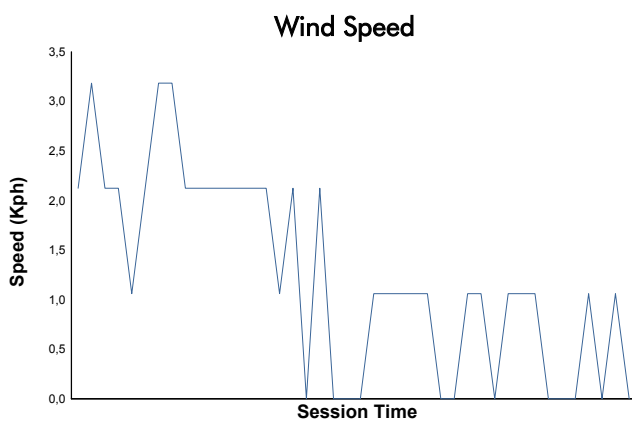

30-1/2/3 | 2022
JUNE-JULY

LE MANS CLASSIC 2022
PORSCHE CLASSIC RACE
QUALIFYING 2

Weather Report

Track Status: **DRY**