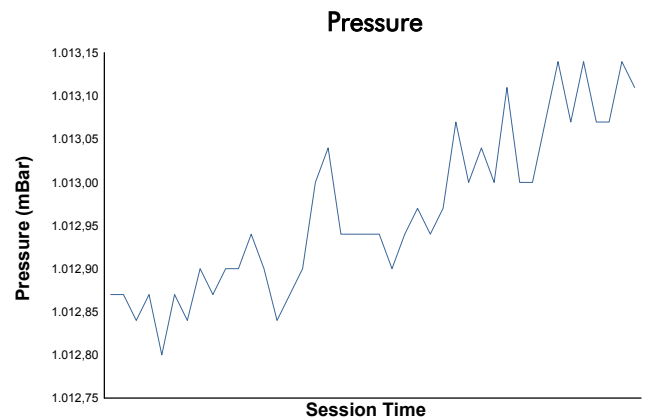

30-1/2/3 | 2022
JUNE-JULY

LE MANS CLASSIC 2022
PORSCHE CLASSIC RACE
QUALIFYING 2

Weather Report

Track Status: **DRY**