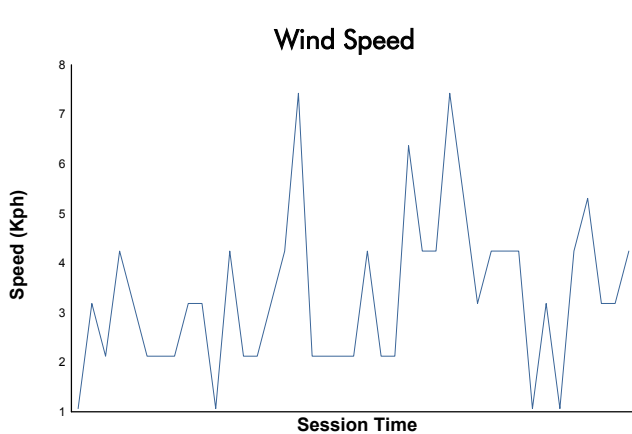

30-1/2/3 | 2022
JUNE-JULY

LE MANS CLASSIC 2022
PORSCHE CLASSIC RACE
QUALIFYING 1

Weather Report

Track Status: **DRY**