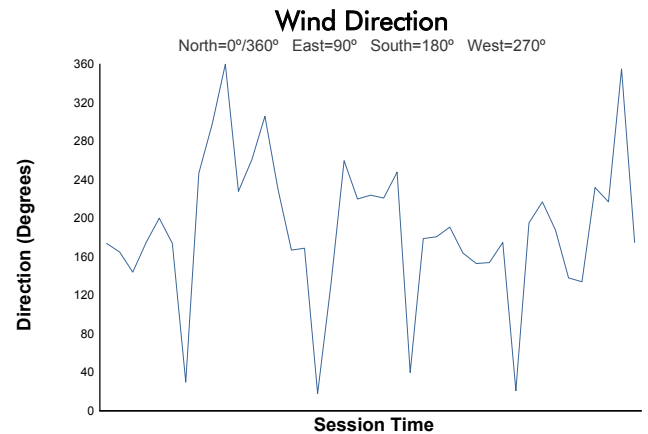

30-1/2/3 | 2022
JUNE-JULY

LE MANS CLASSIC 2022
PORSCHE CLASSIC RACE
QUALIFYING 1

Weather Report

Track Status: **DRY**