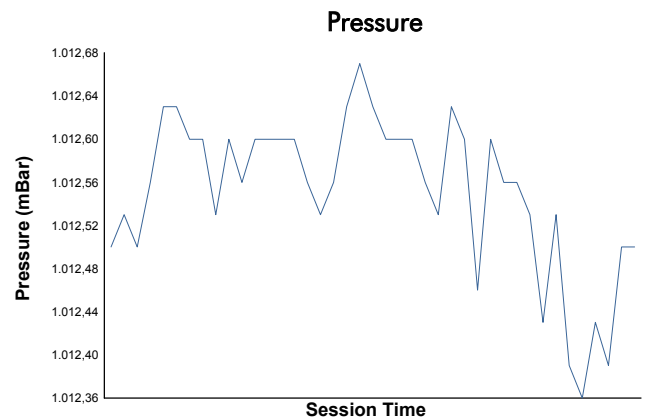

30-1/2/3 | 2022
JUNE-JULY

LE MANS CLASSIC 2022
PORSCHE CLASSIC RACE
QUALIFYING 1

Weather Report

Track Status: **DRY**