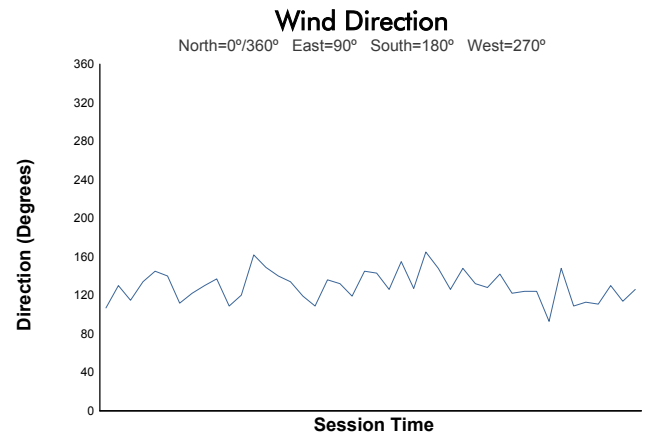

## Weather Report

Track Status: **DRY**