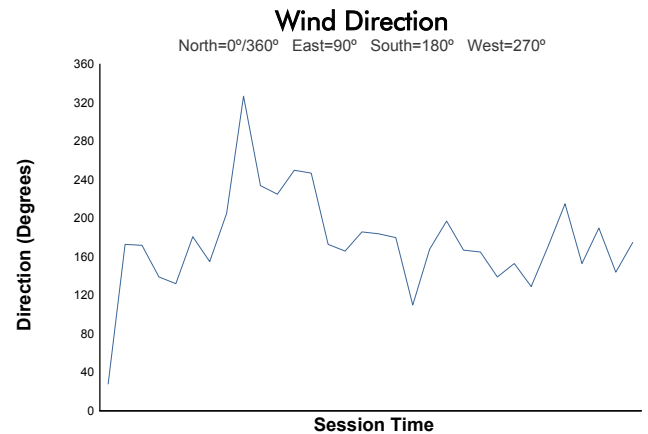

30-1/2/3 | 2022

JUNE-JULY

LE MANS CLASSIC 2022

JAGUAR CLASSIC CHALLENGE

QUALIFYING

Weather Report

Track Status: **DRY**