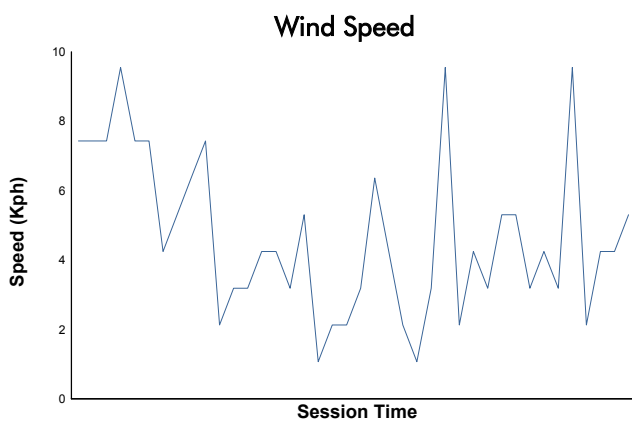

30-1/2/3 | 2022
JUNE-JULY

LE MANS CLASSIC 2022
GROUP C RACING
RACE

Weather Report

Track Status: **DRY**