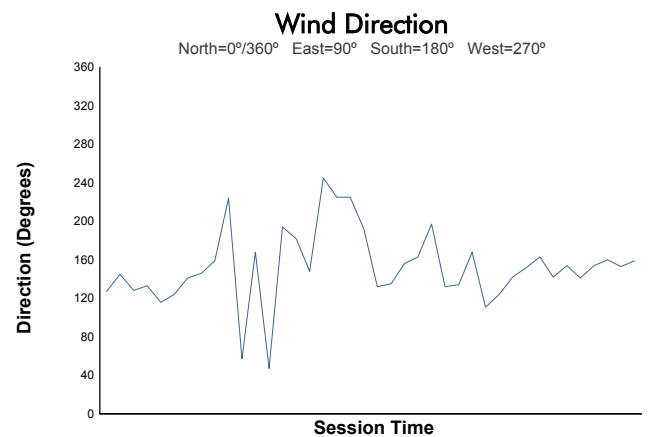

30-1/2/3 | 2022
JUNE-JULY

LE MANS CLASSIC 2022
GROUP C RACING
RACE

Weather Report

Track Status: **DRY**