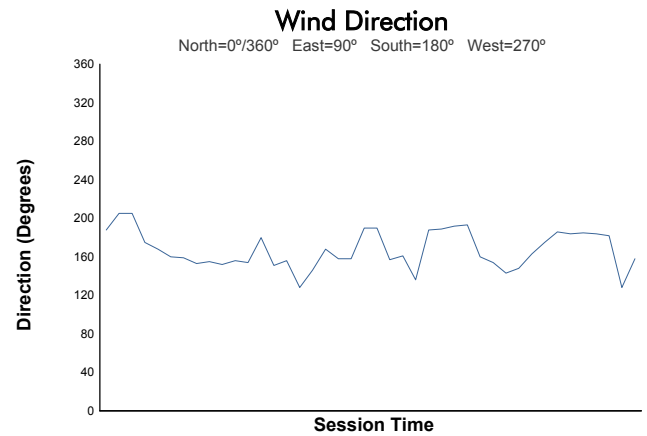

30-1/2/3 | 2022
JUNE-JULY

LE MANS CLASSIC 2022
GROUP C RACING
QUALIFYING 1

Weather Report

Track Status: **DRY**