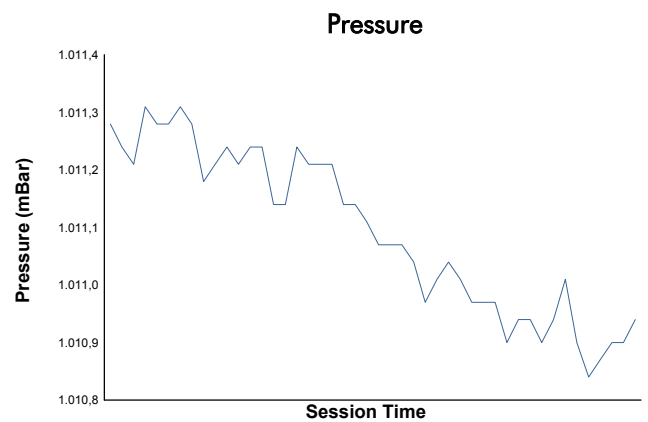

30-1/2/3 | 2022

JUNE-JULY

LE MANS CLASSIC 2022

ENDURANCE RACING LEGENDS RACE

Weather Report

Track Status: **DRY**