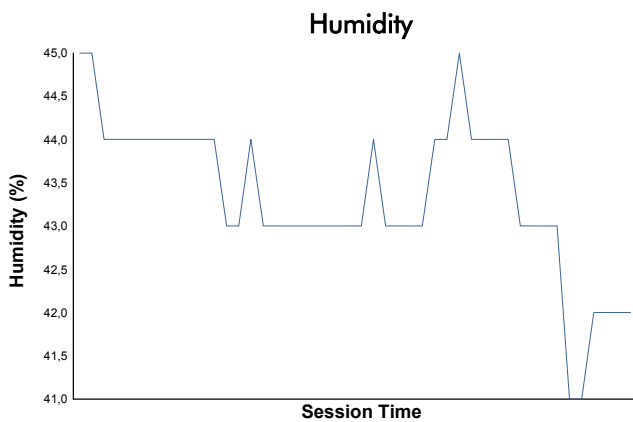

30-1/2/3 | 2022

JUNE-JULY

LE MANS CLASSIC 2022

ENDURANCE RACING LEGENDS RACE

Weather Report

Track Status: **DRY**