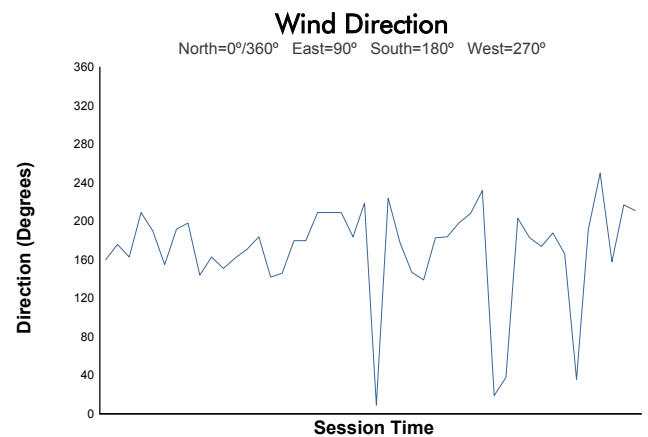

30-1/2/3 | 2022

JUNE-JULY

LE MANS CLASSIC 2022

ENDURANCE RACING LEGENDS RACE

Weather Report

Track Status: **DRY**