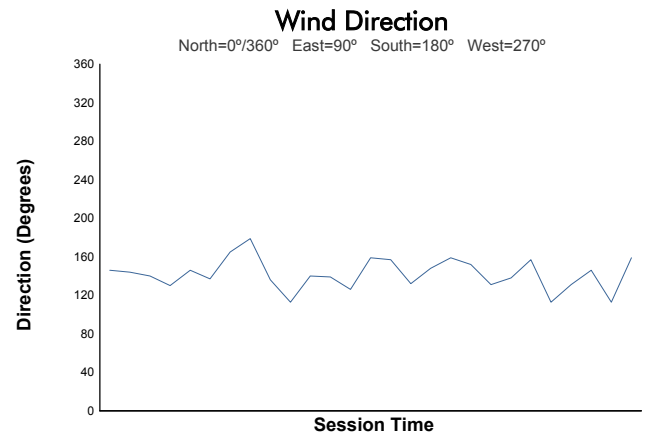

30-1/2/3 | 2022
JUNE-JULY

LE MANS CLASSIC 2022 ENDURANCE RACING LEGENDS QUALIFYING 2

Weather Report

Track Status: **DRY**