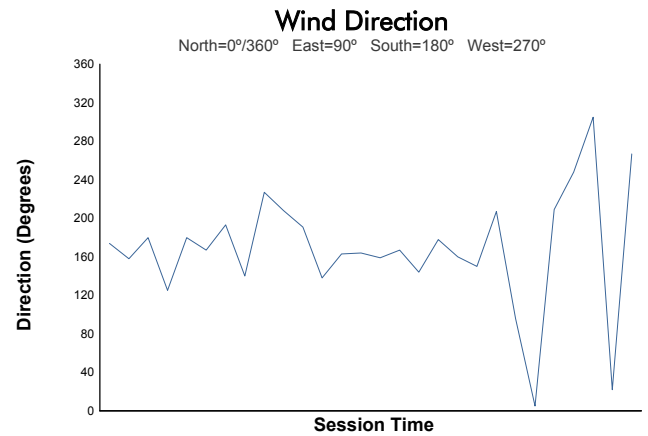

30-1/2/3 | 2022
JUNE-JULY

LE MANS CLASSIC 2022 ENDURANCE RACING LEGENDS QUALIFYING 1

Weather Report

Track Status: **DRY**