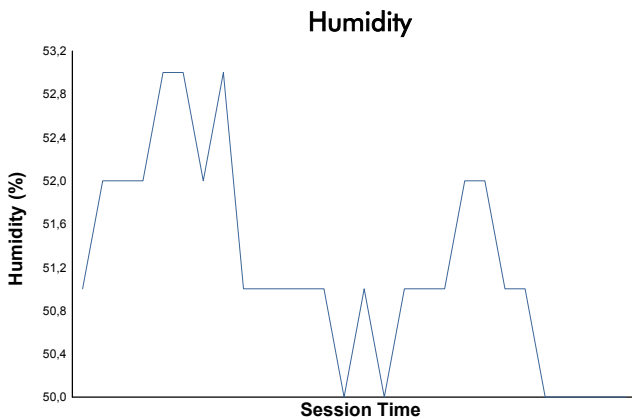

30-1/2/3 | 2022
JUNE-JULY

LE MANS CLASSIC 2022 ENDURANCE RACING LEGENDS QUALIFYING 1

Weather Report

Track Status: **DRY**