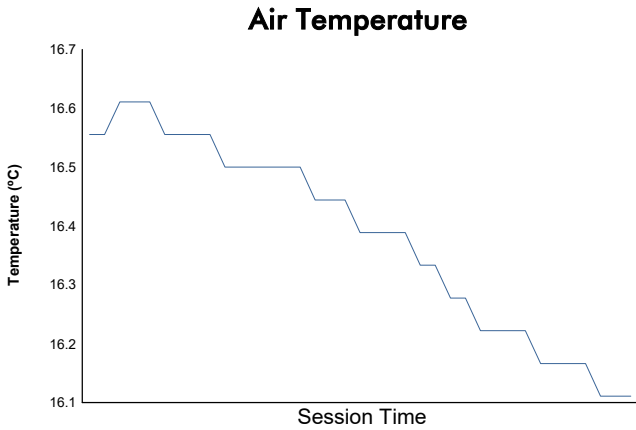

30-1/2/3 | 2022

JUNE-JULY

LE MANS CLASSIC 2022

PLATEAU 6 - GRID 6

RACE 2

Weather Report

Track Status: **DRY**

RICHARD MILLE