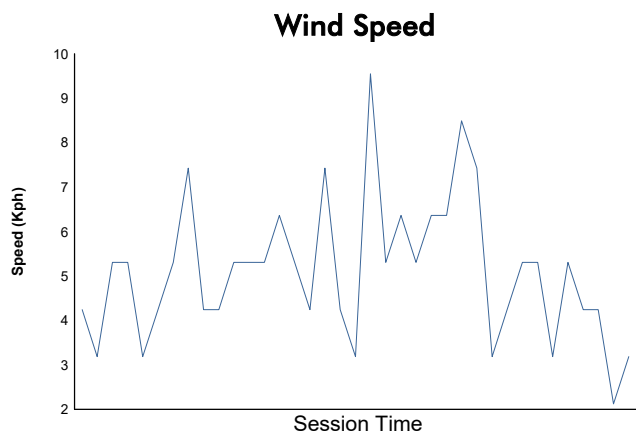

30-1/2/3 | 2022

JUNE-JULY

LE MANS CLASSIC 2022

PLATEAU 6 - GRID 6

RACE 2

Weather Report

Track Status: **DRY**

RICHARD MILLE