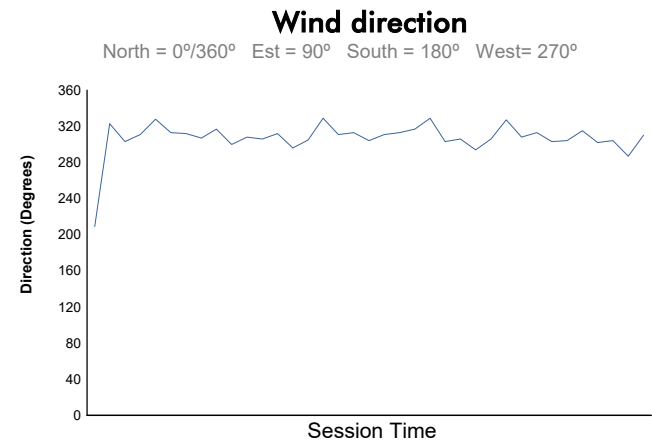

30-1/2/3 | 2022

JUNE-JULY

LE MANS CLASSIC 2022

PLATEAU 6 - GRID 6

RACE 2

Weather Report

Track Status: **DRY**

RICHARD MILLE