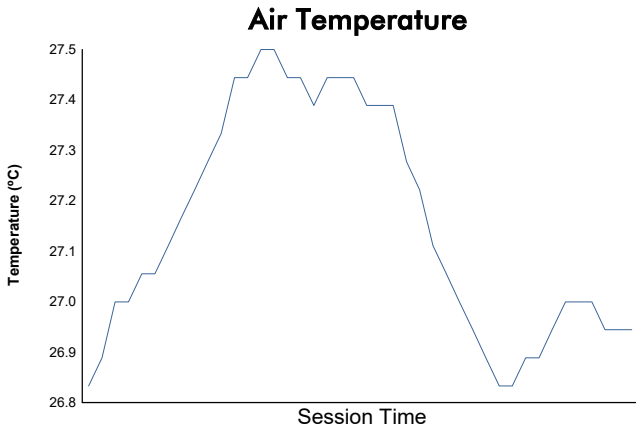

30-1/2/3 | 2022
JUNE-JULY

LE MANS CLASSIC 2022
PLATEAU 5 - GRID 5
RACE 1

Weather Report

Track Status: **DRY**