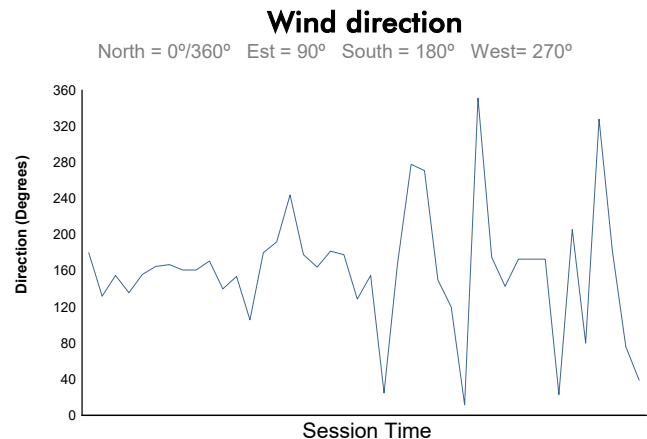

30-1/2/3 | 2022
JUNE-JULY

LE MANS CLASSIC 2022
PLATEAU 5 - GRID 5
RACE 1

Weather Report

Track Status: **DRY**