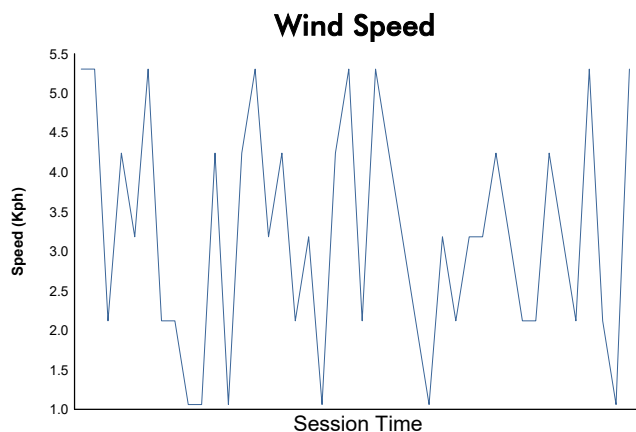

30-1/2/3 | 2022
JUNE-JULY

LE MANS CLASSIC 2022
PLATEAU 5 - GRID 5
RACE 1

Weather Report

Track Status: **DRY**