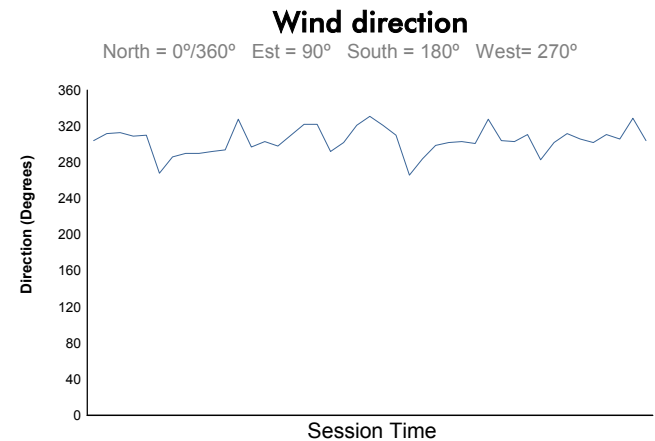

30-1/2/3 | 2022

JUNE-JULY

LE MANS CLASSIC 2022

PLATEAU 4 - GRID 4

RACE 3

Weather Report

Track Status: **DRY**