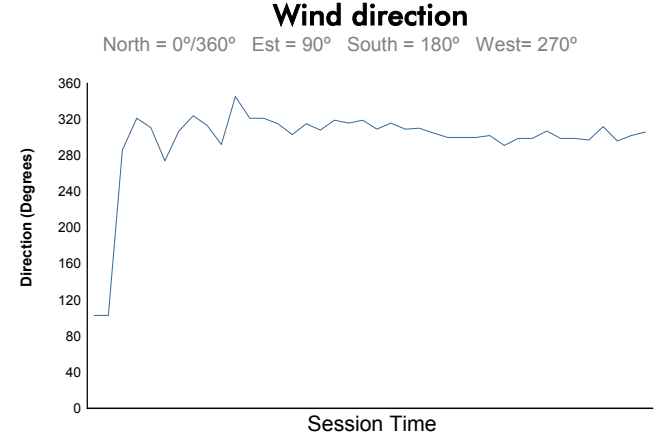

30-1/2/3 | 2022
JUNE-JULY

LE MANS CLASSIC 2022
PLATEAU 4 - GRID 4
RACE 2

Weather Report

Track Status: **DRY**