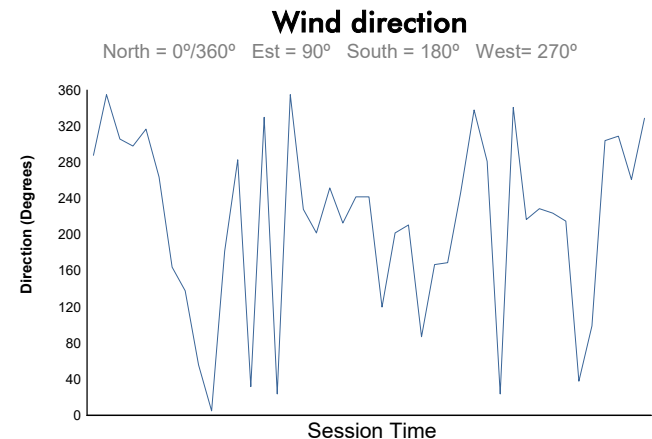

30-1/2/3 | 2022

JUNE-JULY

LE MANS CLASSIC 2022

PLATEAU 3 - GRID 3

RACE 3

Weather Report

Track Status: **DRY**