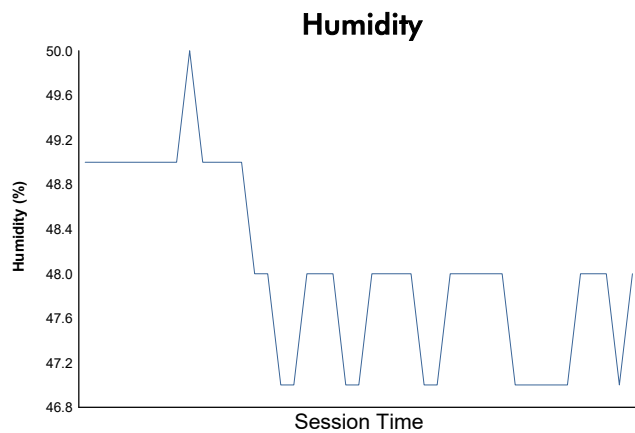

30-1/2/3 | 2022

JUNE-JULY

LE MANS CLASSIC 2022

PLATEAU 3 - GRID 3

RACE 3

Weather Report

Track Status: **DRY**