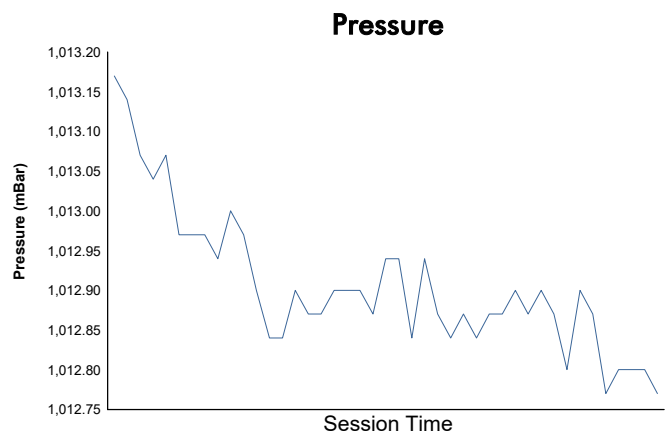

30-1/2/3 | 2022

JUNE-JULY

LE MANS CLASSIC 2022

PLATEAU 3 - GRID 3

RACE 3

Weather Report

Track Status: **DRY**