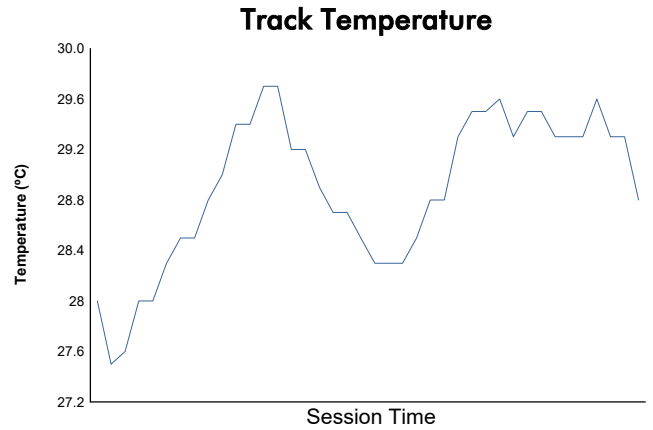

30-1/2/3 | 2022

JUNE-JULY

LE MANS CLASSIC 2022

PLATEAU 1 - GRID 1

RACE 3

Weather Report

Track Status: **DRY**