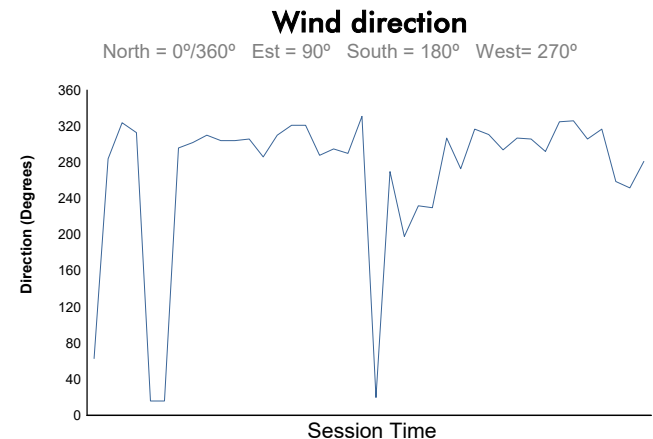

30-1/2/3 | 2022

JUNE-JULY

LE MANS CLASSIC 2022

PLATEAU 1 - GRID 1

RACE 3

Weather Report

Track Status: **DRY**