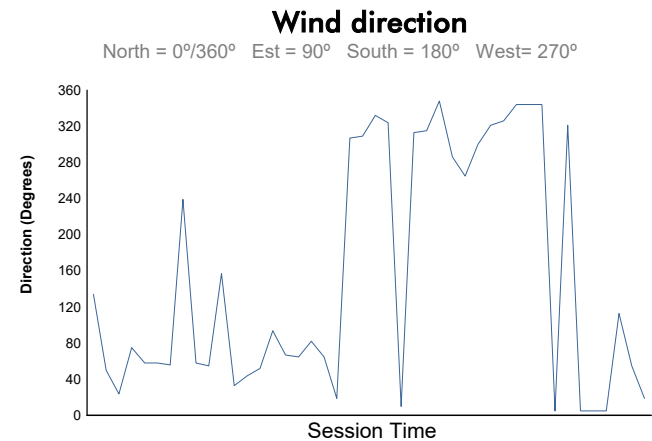

30-1/2/3 | 2022

JUNE-JULY

LE MANS CLASSIC 2022 PLATEAU 1 - GRID 1 RACE 1

Weather Report

Track Status: **DRY**