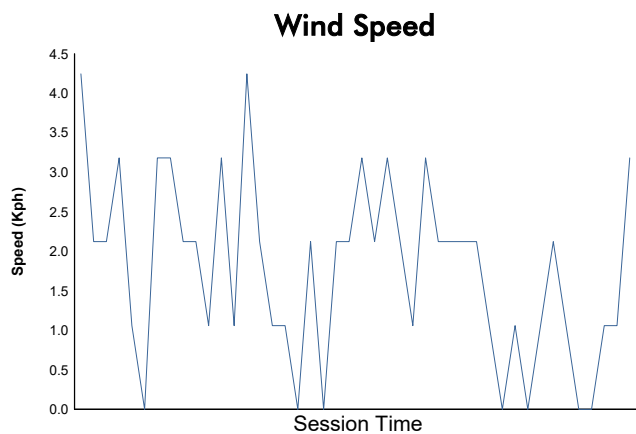

30-1/2/3 | 2022

JUNE-JULY

LE MANS CLASSIC 2022 PLATEAU 1 - GRID 1 RACE 1

Weather Report

Track Status: **DRY**