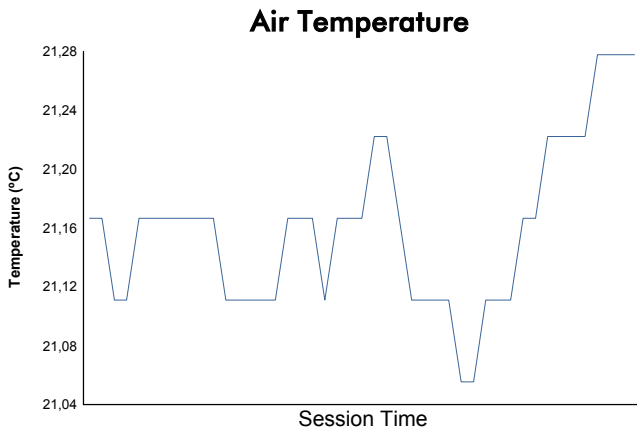

30-1/2/3 | 2022

JUNE-JULY

LE MANS CLASSIC 2022

PLATEAU 1 - GRID 1

QUALIFYING - DAY PRACTICE

Weather Report

Track Status: **DRY**