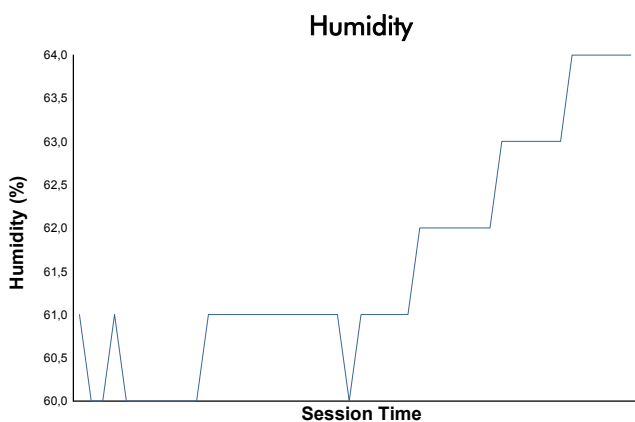

**ESTORIL CLASSICS**  
**IBERIAN HISTORIC ENDURANCE**  
**RACE**

**Weather Report**

Track Status: **DRY**