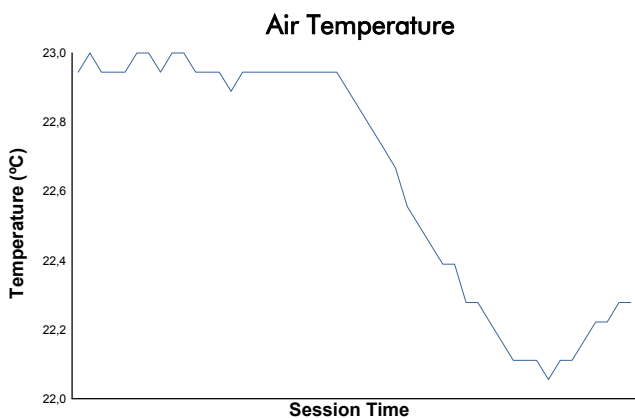

**ESTORIL CLASSICS**  
**IBERIAN HISTORIC ENDURANCE**  
**RACE**

**Weather Report**

Track Status: **DRY**