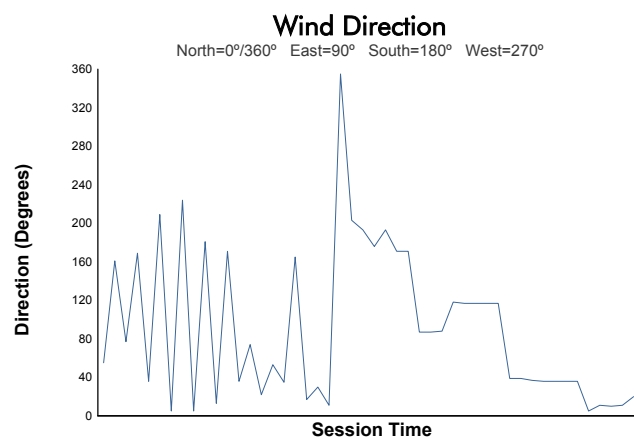

**ESTORIL CLASSICS**  
**IBERIAN HISTORIC ENDURANCE**  
**RACE**

**Weather Report**

Track Status: **DRY**