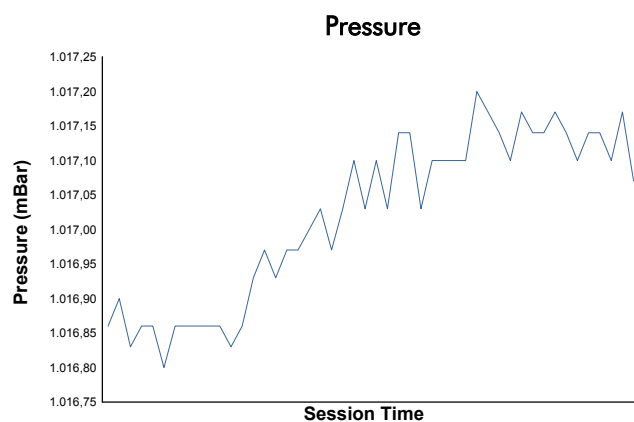

**ESTORIL CLASSICS**  
**IBERIAN HISTORIC ENDURANCE**  
**RACE**

**Weather Report**

Track Status: **DRY**