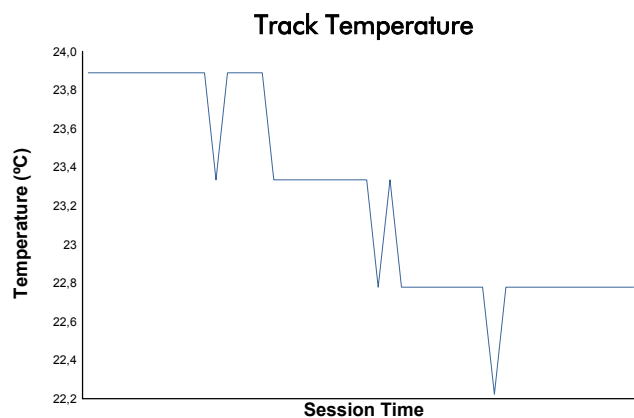

**ESTORIL CLASSICS**  
**IBERIAN HISTORIC ENDURANCE**  
**RACE**

**Weather Report**

Track Status: **DRY**