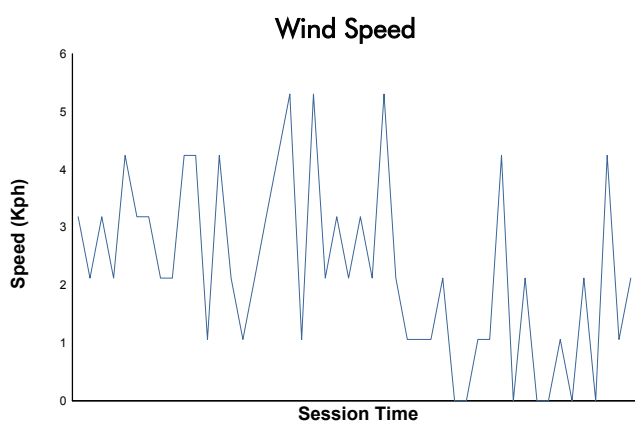

**ESTORIL CLASSICS**  
**IBERIAN HISTORIC ENDURANCE**  
**RACE**

**Weather Report**

Track Status: **DRY**