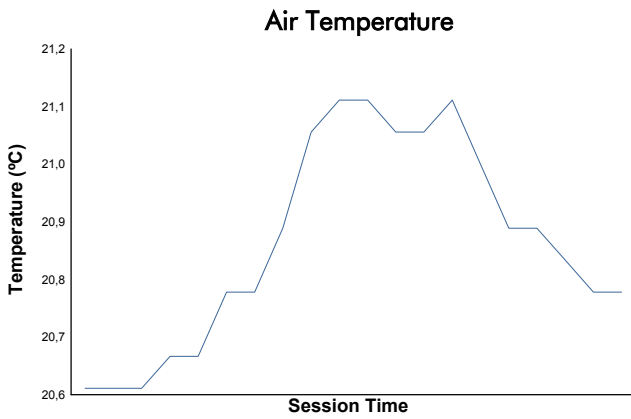

ESTORIL CLASSICS
CLASSIC GP - Pre-1986 F1
RACE 1

Weather Report

Track Status: **DRY**