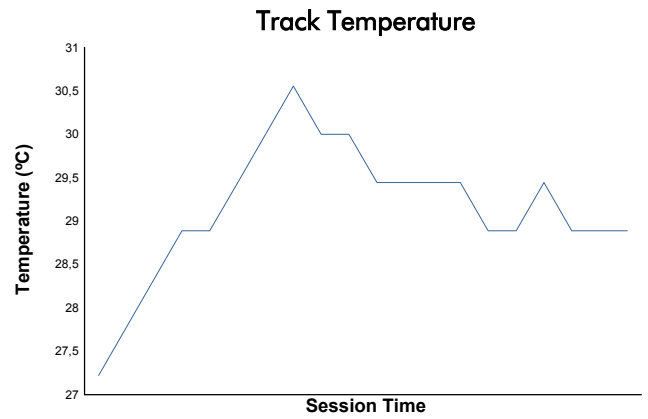

ESTORIL CLASSICS
CLASSIC GP - Pre-1986 F1
RACE 1

Weather Report

Track Status: **DRY**