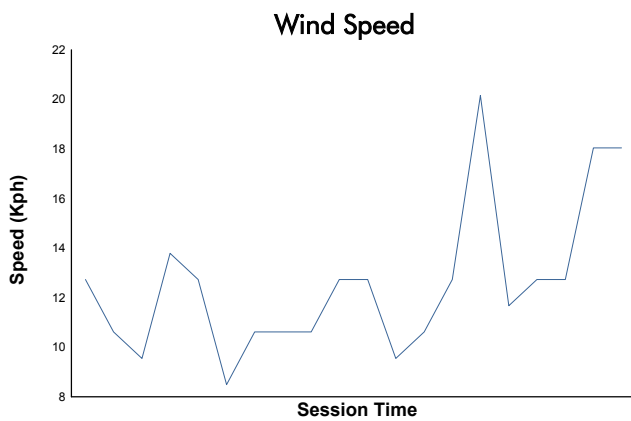

ESTORIL CLASSICS
CLASSIC GP - Pre-1986 F1
RACE 1

Weather Report

Track Status: **DRY**