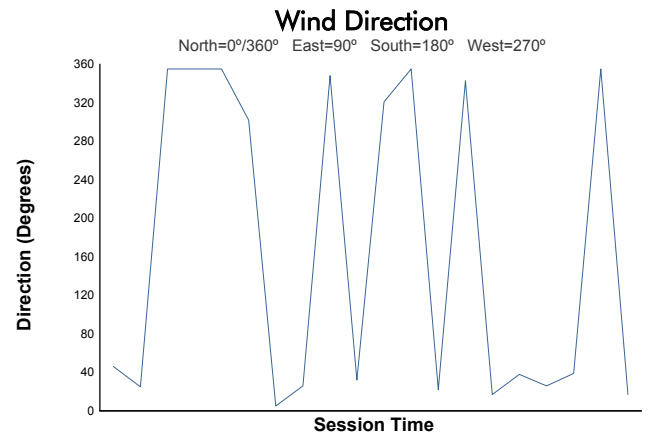

ESTORIL CLASSICS
CLASSIC GP - Pre-1986 F1
RACE 1

Weather Report

Track Status: **DRY**