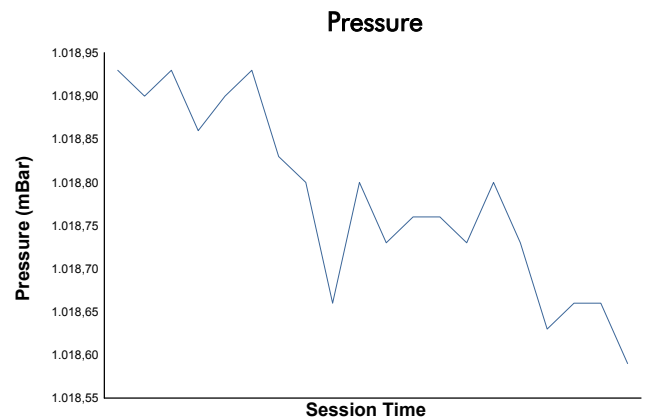

ESTORIL CLASSICS
CLASSIC GP - Pre-1986 F1
RACE 1

Weather Report

Track Status: **DRY**