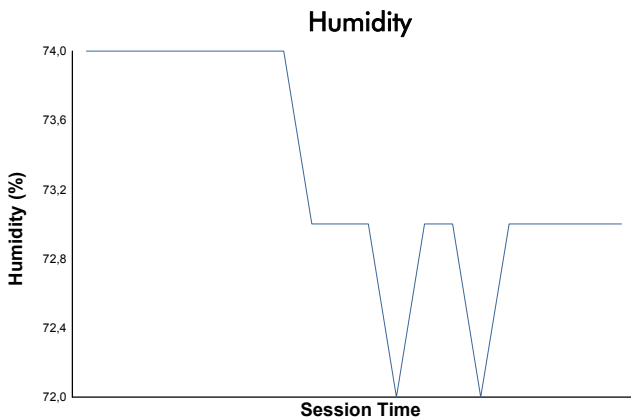

ESTORIL CLASSICS
CLASSIC GP - Pre-1986 F1
RACE 1

Weather Report

Track Status: **DRY**