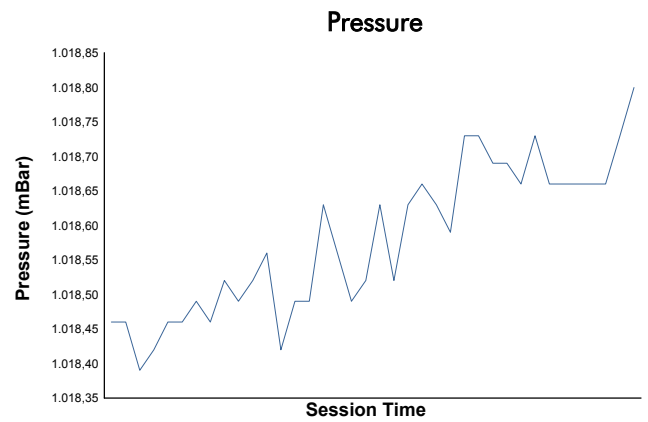

ESTORIL CLASSICS
SIXTIES' ENDURANCE
QUALIFYING

Weather Report

Track Status: **DRY**