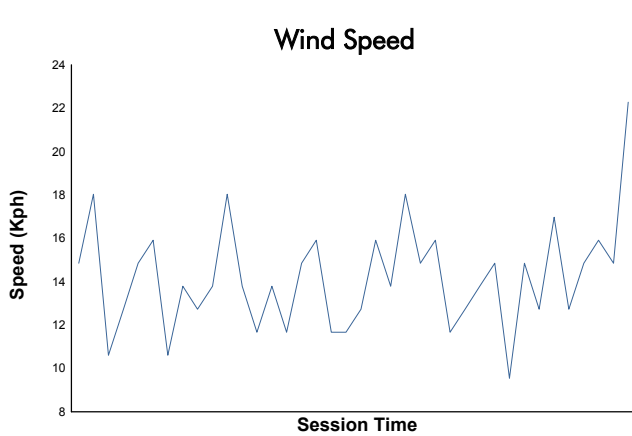

ESTORIL CLASSICS
SIXTIES' ENDURANCE
QUALIFYING

Weather Report

Track Status: **DRY**