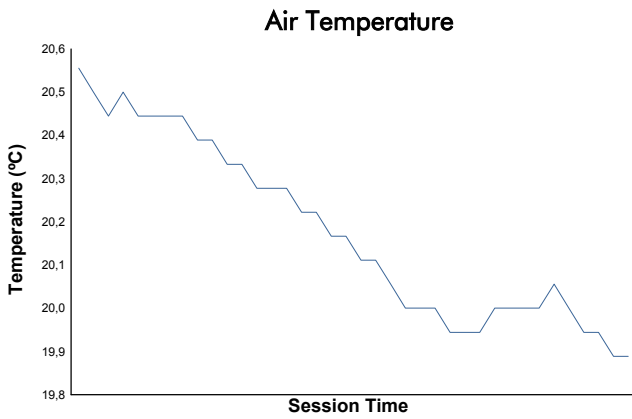

ESTORIL CLASSICS
SIXTIES' ENDURANCE
QUALIFYING

Weather Report

Track Status: **DRY**