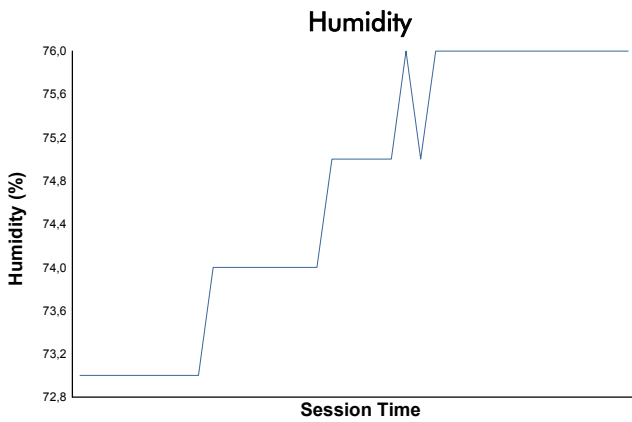

ESTORIL CLASSICS
SIXTIES' ENDURANCE
QUALIFYING

Weather Report

Track Status: **DRY**