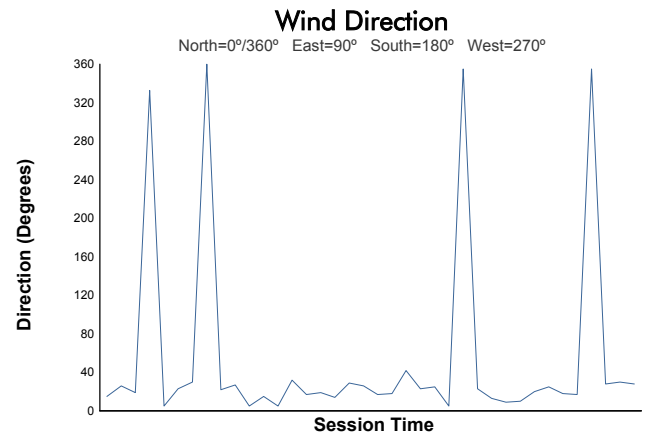

ESTORIL CLASSICS
SIXTIES' ENDURANCE
QUALIFYING

Weather Report

Track Status: **DRY**