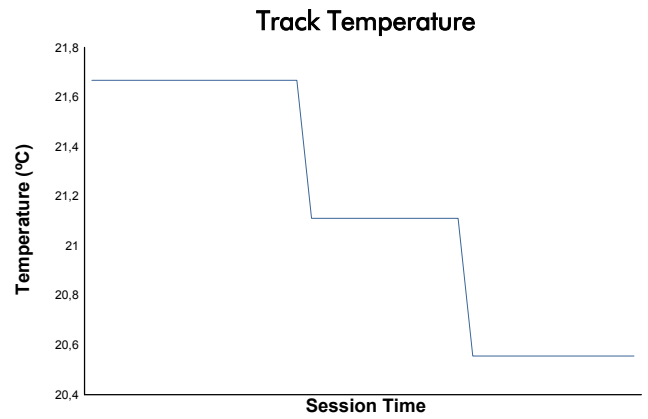

ESTORIL CLASSICS
SIXTIES' ENDURANCE
QUALIFYING

Weather Report

Track Status: **DRY**