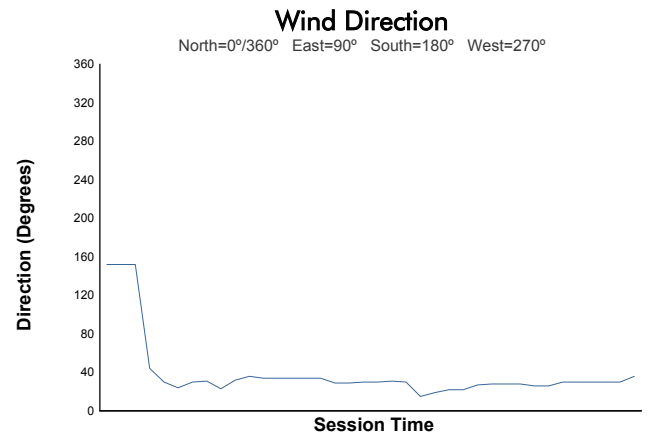

**ESTORIL CLASSICS
SIXTIES' ENDURANCE
PRIVATE PRACTICE**

Weather Report

Track Status: **DRY**