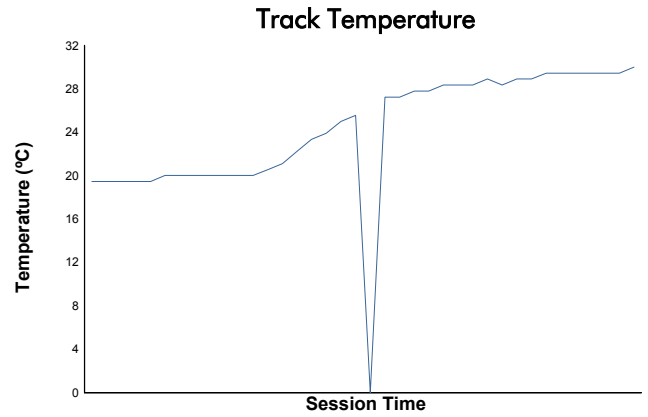

**ESTORIL CLASSICS
SIXTIES' ENDURANCE
PRIVATE PRACTICE**

Weather Report

Track Status: **DRY**