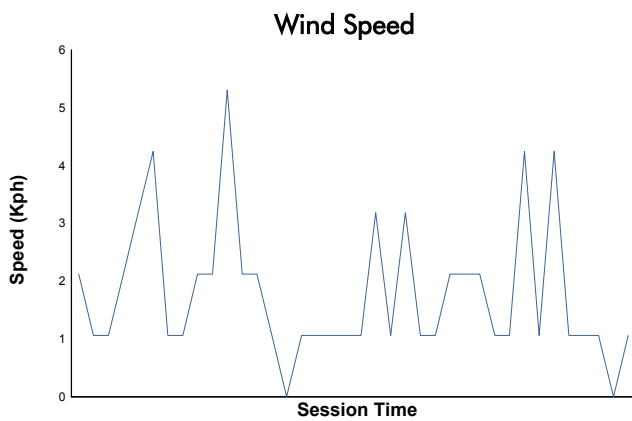

**ESTORIL CLASSICS
SIXTIES' ENDURANCE
PRIVATE PRACTICE**

Weather Report

Track Status: **DRY**