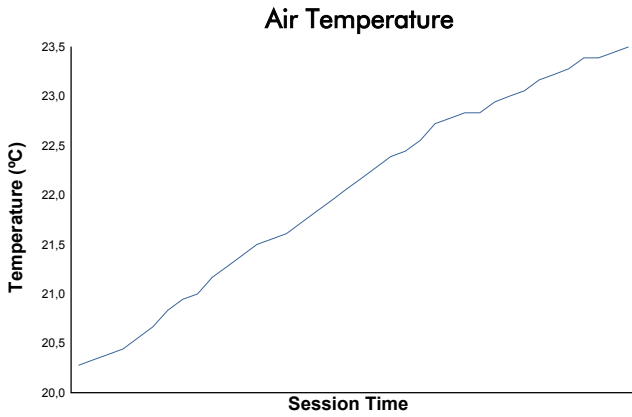

**ESTORIL CLASSICS
SIXTIES' ENDURANCE
PRIVATE PRACTICE**

Weather Report

Track Status: **DRY**