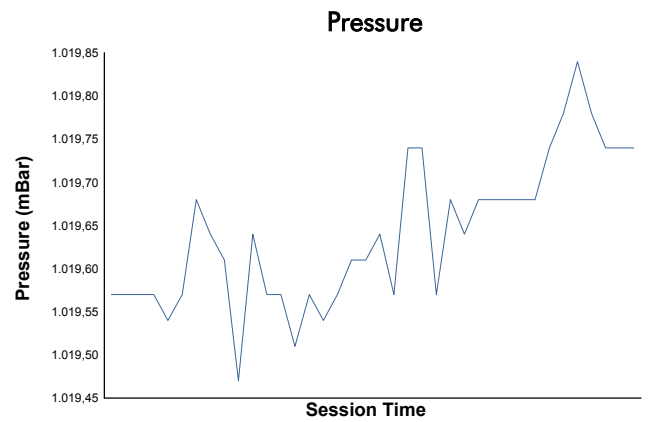

**ESTORIL CLASSICS
SIXTIES' ENDURANCE
PRIVATE PRACTICE**

Weather Report

Track Status: **DRY**