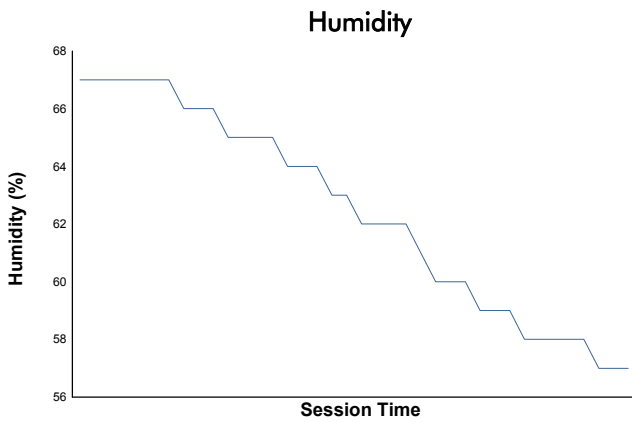

**ESTORIL CLASSICS
SIXTIES' ENDURANCE
PRIVATE PRACTICE**

Weather Report

Track Status: **DRY**