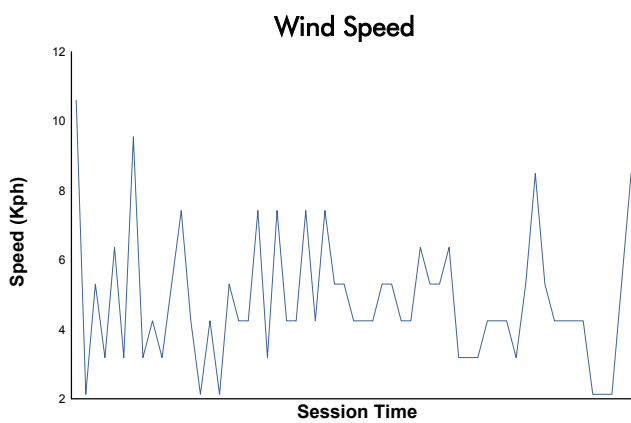

ESTORIL CLASSICS HERITAGE TOURING CUP RACE

Weather Report

Track Status: **DRY**