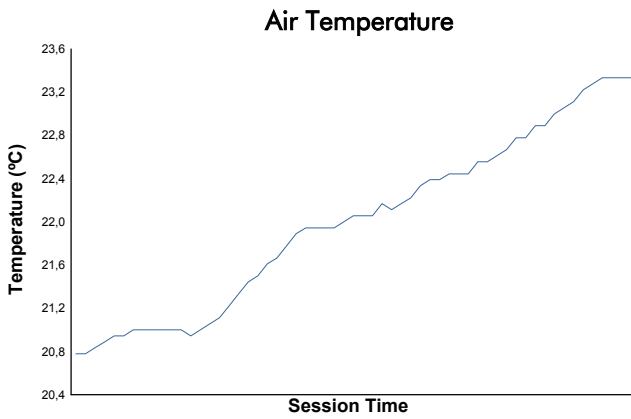

ESTORIL CLASSICS HERITAGE TOURING CUP RACE

Weather Report

Track Status: **DRY**