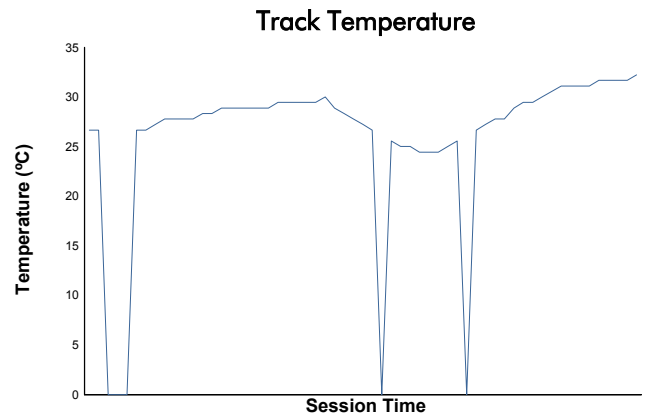

ESTORIL CLASSICS HERITAGE TOURING CUP RACE

Weather Report

Track Status: **DRY**