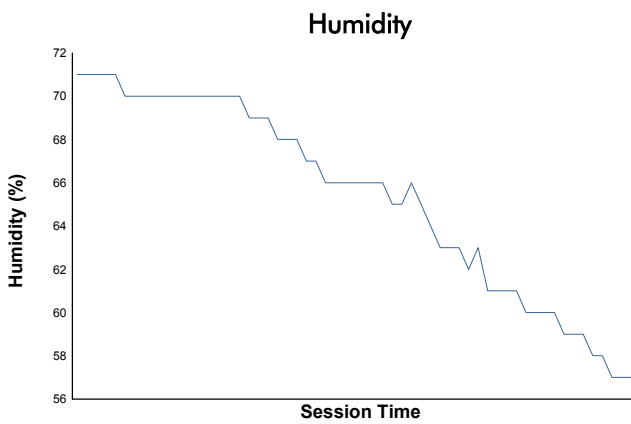

ESTORIL CLASSICS HERITAGE TOURING CUP RACE

Weather Report

Track Status: **DRY**