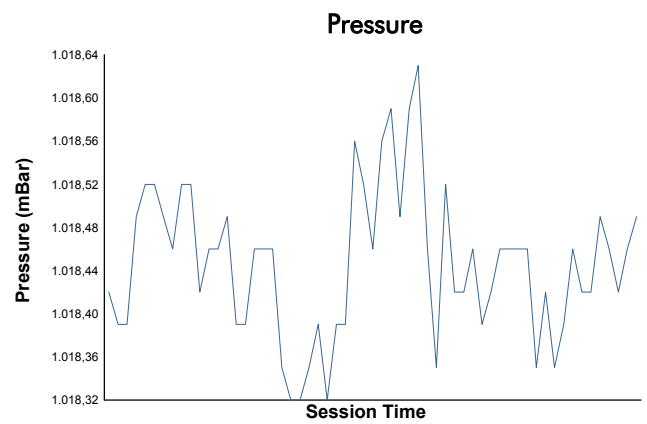

ESTORIL CLASSICS HERITAGE TOURING CUP RACE

Weather Report

Track Status: **DRY**