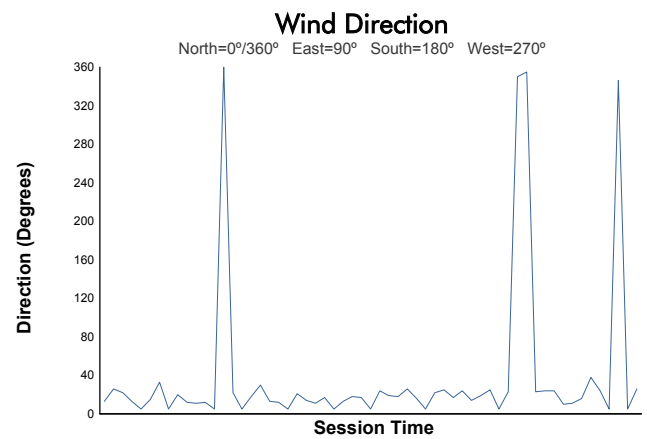

ESTORIL CLASSICS HERITAGE TOURING CUP RACE

Weather Report

Track Status: **DRY**