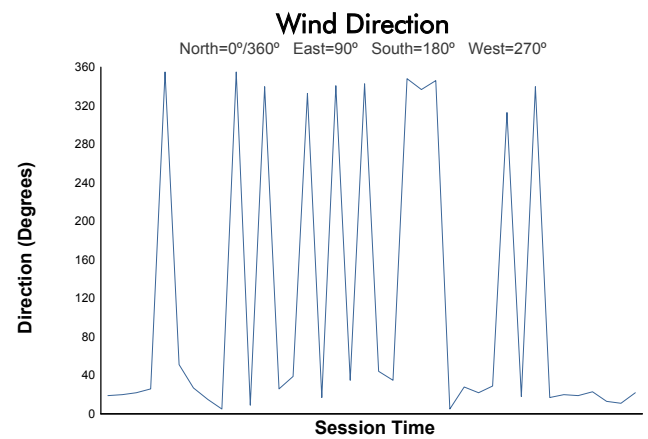

ESTORIL CLASSICS
GROUP C RACING
QUALIFYING 2

Weather Report

Track Status: **DRY**