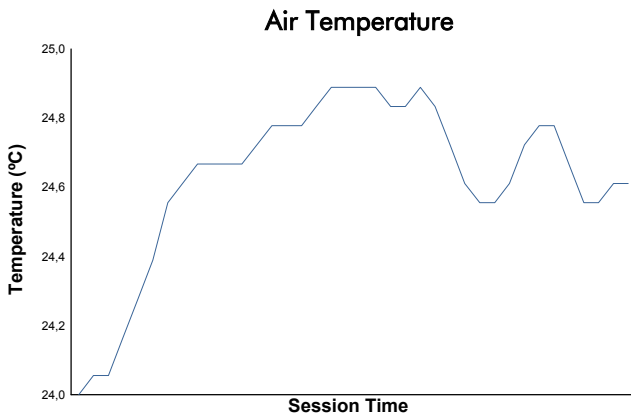

ESTORIL CLASSICS
GROUP C RACING
QUALIFYING 2

Weather Report

Track Status: **DRY**