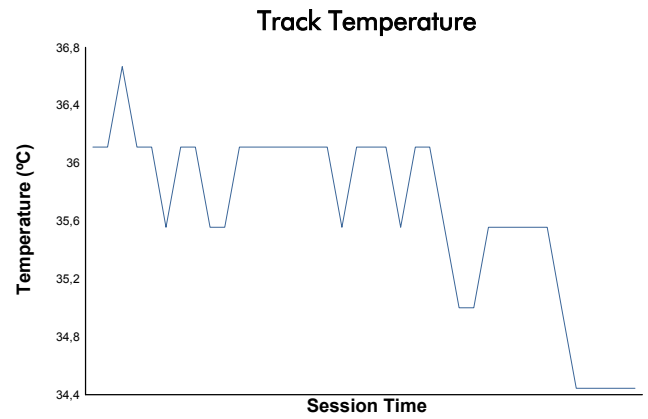

ESTORIL CLASSICS
GROUP C RACING
QUALIFYING 2

Weather Report

Track Status: **DRY**