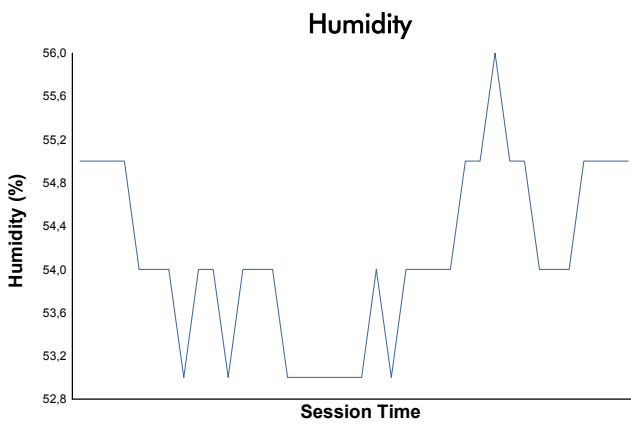

ESTORIL CLASSICS
GROUP C RACING
QUALIFYING 2

Weather Report

Track Status: **DRY**