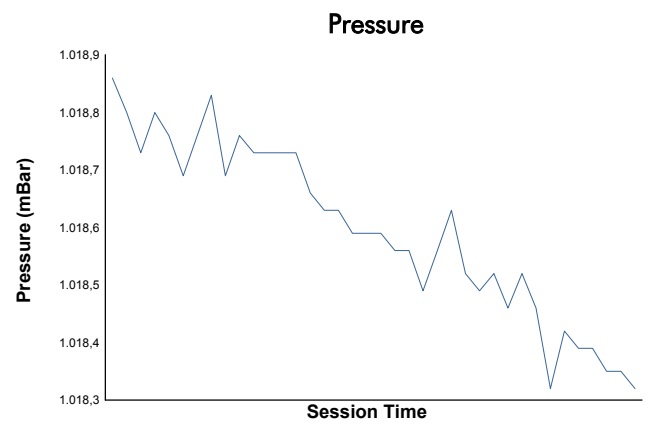

ESTORIL CLASSICS
GROUP C RACING
QUALIFYING 2

Weather Report

Track Status: **DRY**