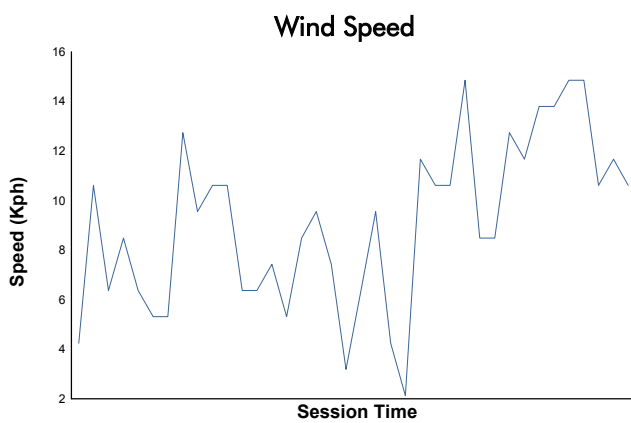

ESTORIL CLASSICS
GROUP C RACING
QUALIFYING 2

Weather Report

Track Status: **DRY**