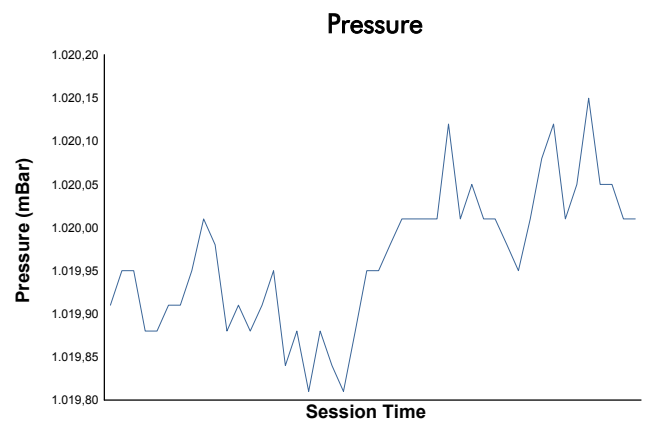

ESTORIL CLASSICS
GROUP C RACING
QUALIFYING 1

Weather Report

Track Status: **DRY**