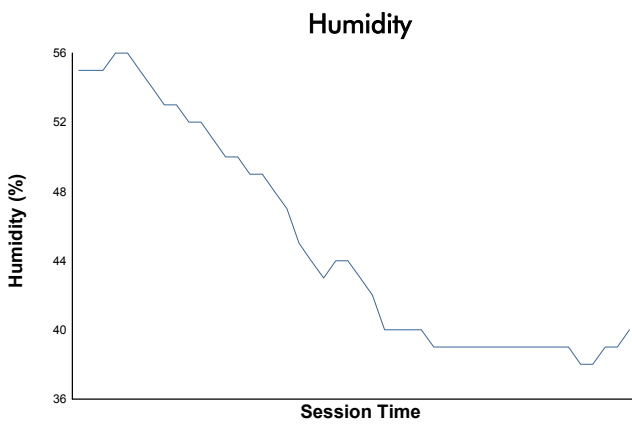

ESTORIL CLASSICS
GROUP C RACING
QUALIFYING 1

Weather Report

Track Status: **DRY**