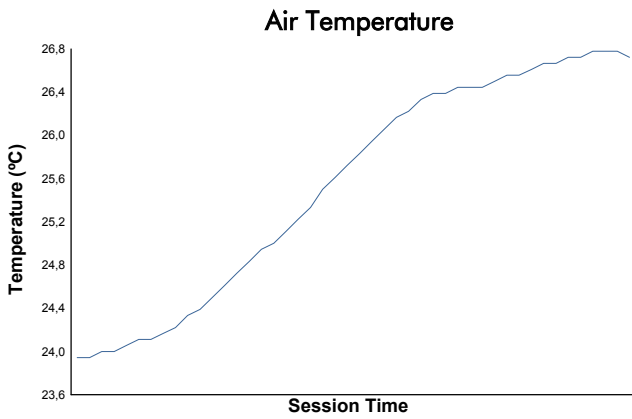

ESTORIL CLASSICS
GROUP C RACING
QUALIFYING 1

Weather Report

Track Status: **DRY**