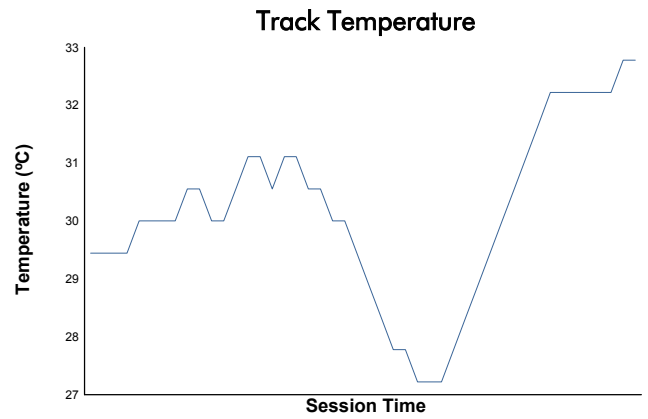

ESTORIL CLASSICS
GROUP C RACING
QUALIFYING 1

Weather Report

Track Status: **DRY**