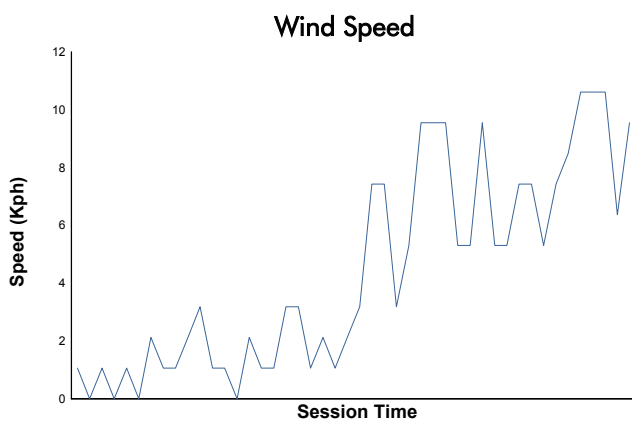

ESTORIL CLASSICS
GROUP C RACING
QUALIFYING 1

Weather Report

Track Status: **DRY**