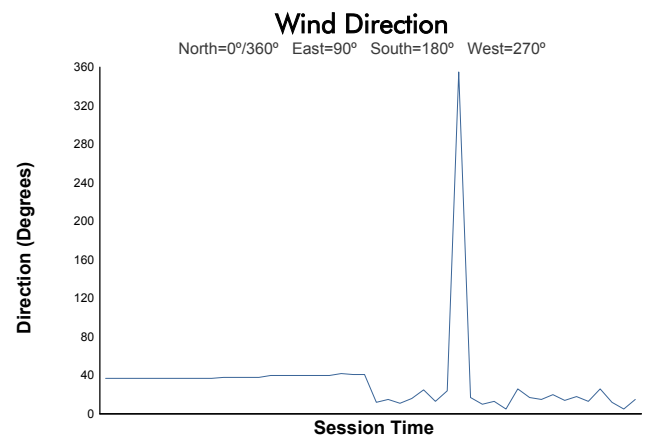

ESTORIL CLASSICS
GROUP C RACING
QUALIFYING 1

Weather Report

Track Status: **DRY**