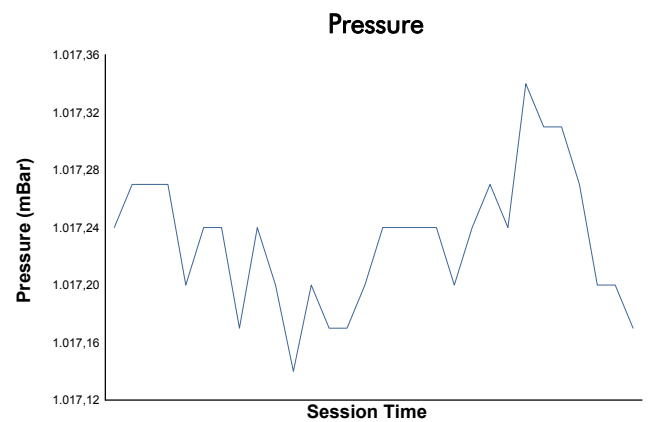

ESTORIL CLASSICS
ENDURANCE RACING LEGENDS
RACE 2

Weather Report

Track Status: **DRY**