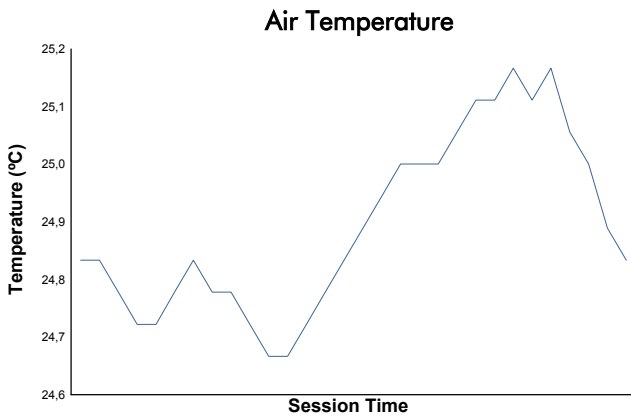

ESTORIL CLASSICS
ENDURANCE RACING LEGENDS
RACE 2

Weather Report

Track Status: **DRY**