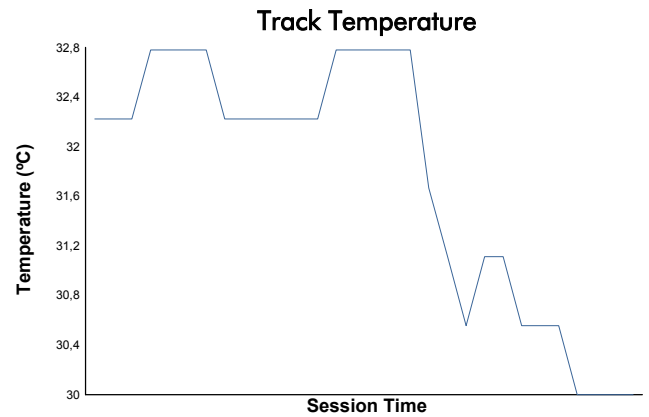

ESTORIL CLASSICS
ENDURANCE RACING LEGENDS
RACE 2

Weather Report

Track Status: **DRY**