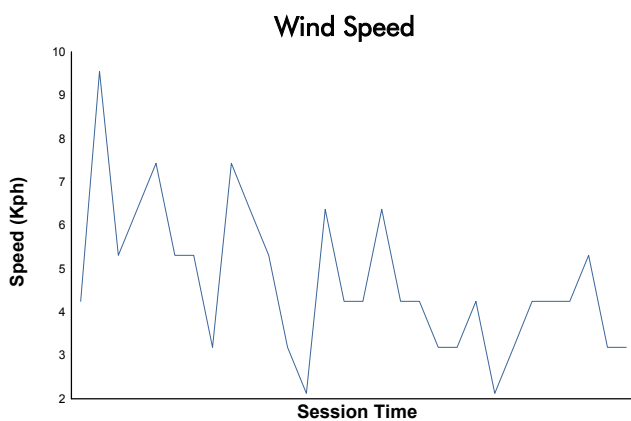

ESTORIL CLASSICS
ENDURANCE RACING LEGENDS
RACE 2

Weather Report

Track Status: **DRY**