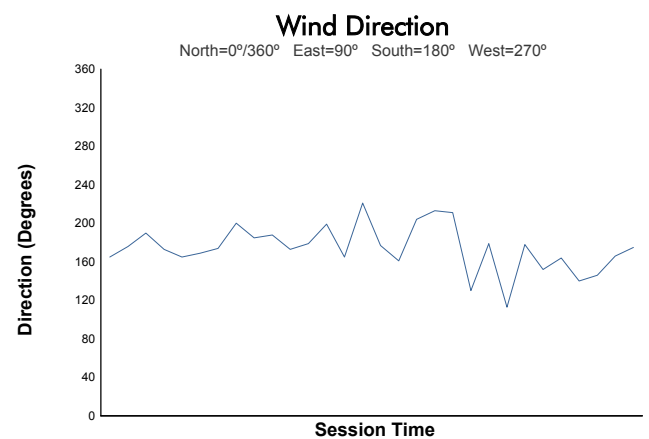

ESTORIL CLASSICS
ENDURANCE RACING LEGENDS
RACE 2

Weather Report

Track Status: **DRY**