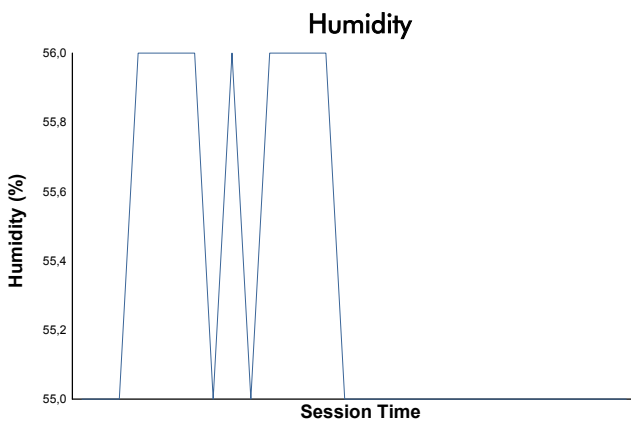

ESTORIL CLASSICS
ENDURANCE RACING LEGENDS
RACE 2

Weather Report

Track Status: **DRY**