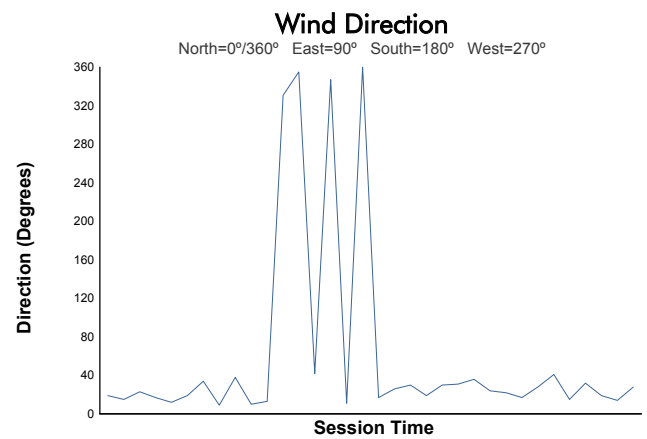

ESTORIL CLASSICS
ENDURANCE RACING LEGENDS
QUALIFYING 2

Weather Report

Track Status: **DRY**