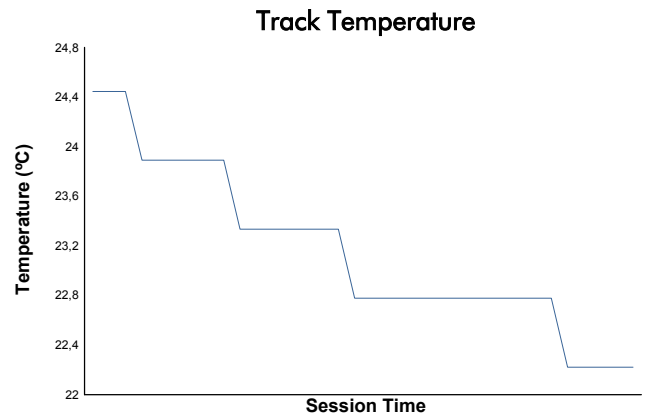

ESTORIL CLASSICS
ENDURANCE RACING LEGENDS
QUALIFYING 2

Weather Report

Track Status: **DRY**