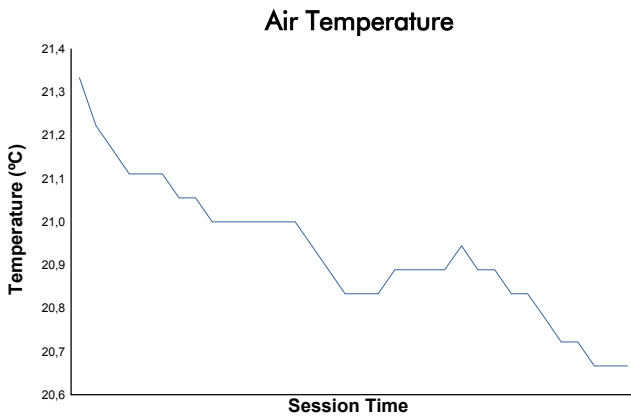

ESTORIL CLASSICS
ENDURANCE RACING LEGENDS
QUALIFYING 2

Weather Report

Track Status: **DRY**