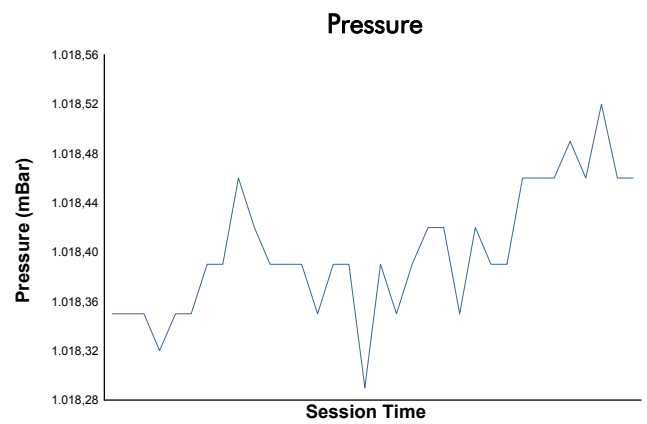

ESTORIL CLASSICS
ENDURANCE RACING LEGENDS
QUALIFYING 2

Weather Report

Track Status: **DRY**