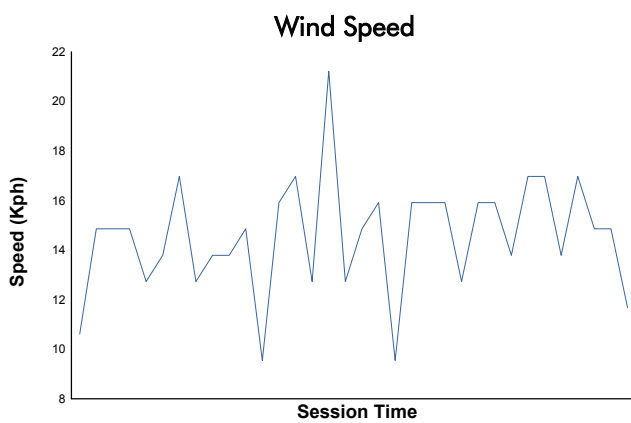

ESTORIL CLASSICS
ENDURANCE RACING LEGENDS
QUALIFYING 2

Weather Report

Track Status: **DRY**