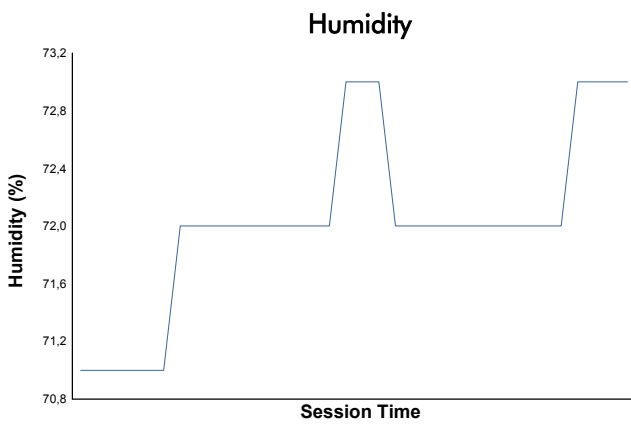

ESTORIL CLASSICS
ENDURANCE RACING LEGENDS
QUALIFYING 2

Weather Report

Track Status: **DRY**