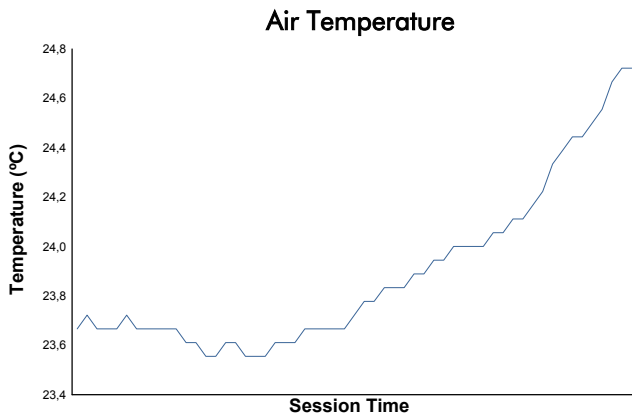

ESTORIL CLASSICS
CLASSIC ENDURANCE RACING 2
RACE

Weather Report

Track Status: **DRY**