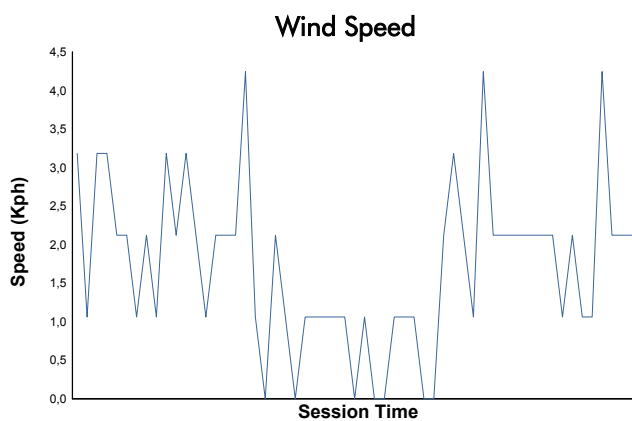

ESTORIL CLASSICS
CLASSIC ENDURANCE RACING 2
RACE

Weather Report

Track Status: **DRY**