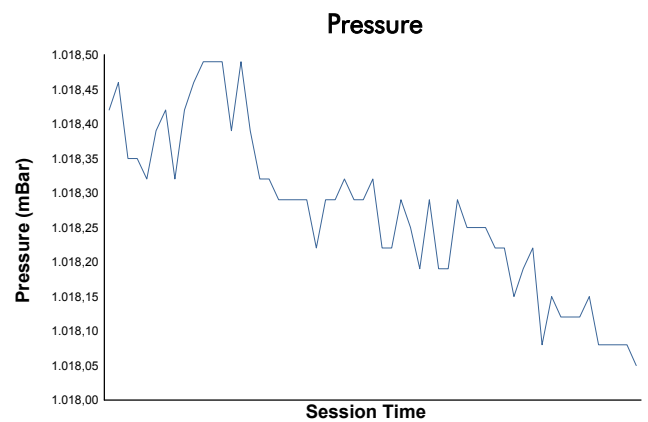

ESTORIL CLASSICS
CLASSIC ENDURANCE RACING 2
RACE

Weather Report

Track Status: **DRY**