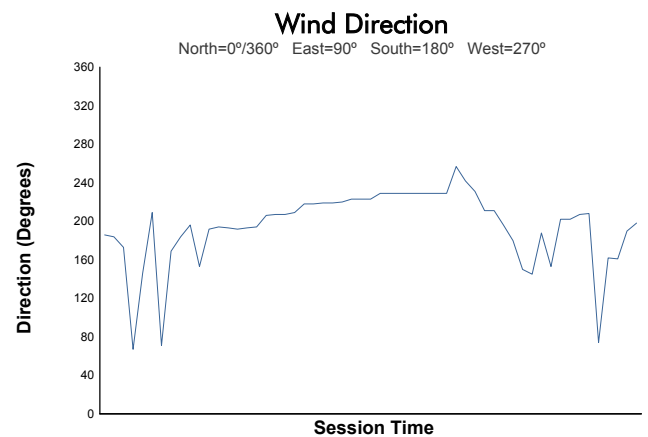

ESTORIL CLASSICS
CLASSIC ENDURANCE RACING 2
RACE

Weather Report

Track Status: **DRY**