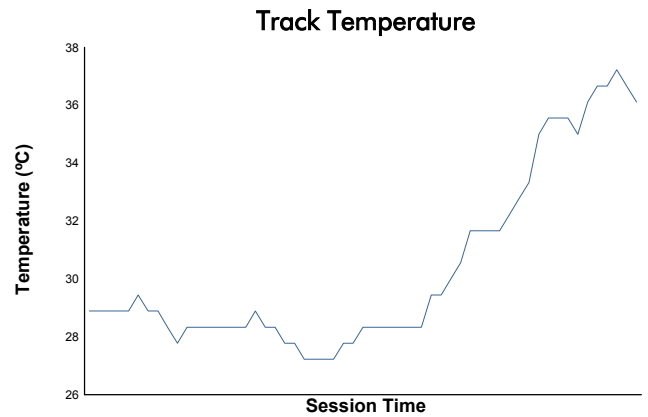

ESTORIL CLASSICS
CLASSIC ENDURANCE RACING 2
RACE

Weather Report

Track Status: **DRY**