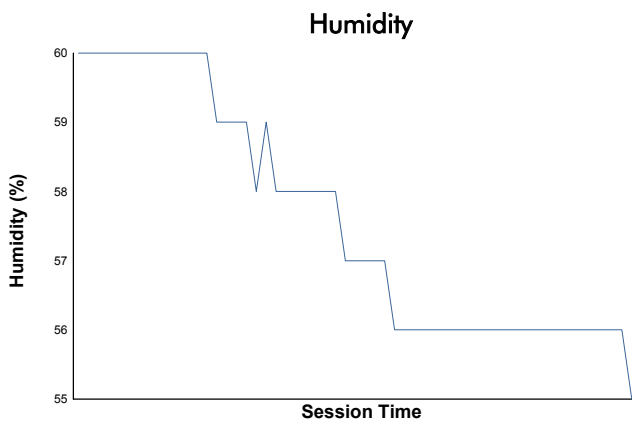

ESTORIL CLASSICS
CLASSIC ENDURANCE RACING 2
RACE

Weather Report

Track Status: **DRY**