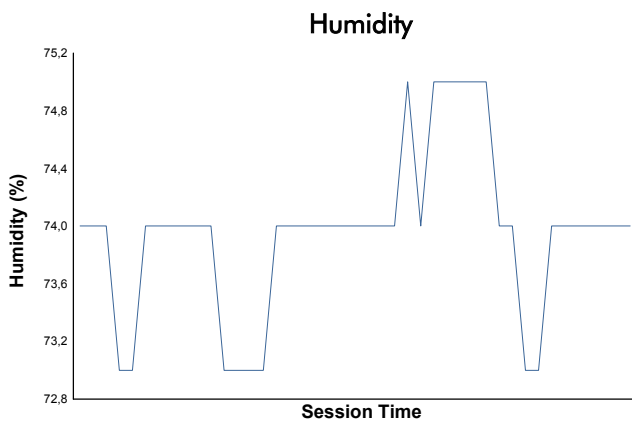

ESTORIL CLASSICS
CLASSIC ENDURANCE RACING 2
QUALIFYING

Weather Report

Track Status: **DRY**