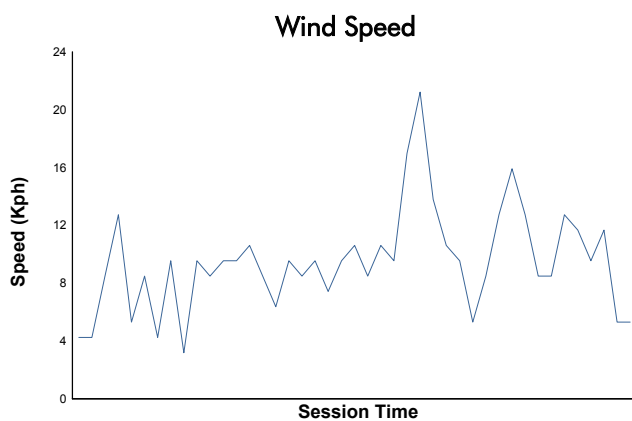

ESTORIL CLASSICS
CLASSIC ENDURANCE RACING 2
QUALIFYING

Weather Report

Track Status: **DRY**