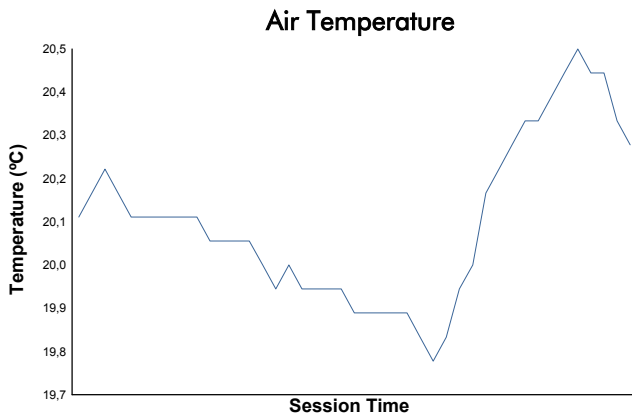

ESTORIL CLASSICS
CLASSIC ENDURANCE RACING 2
QUALIFYING

Weather Report

Track Status: **DRY**