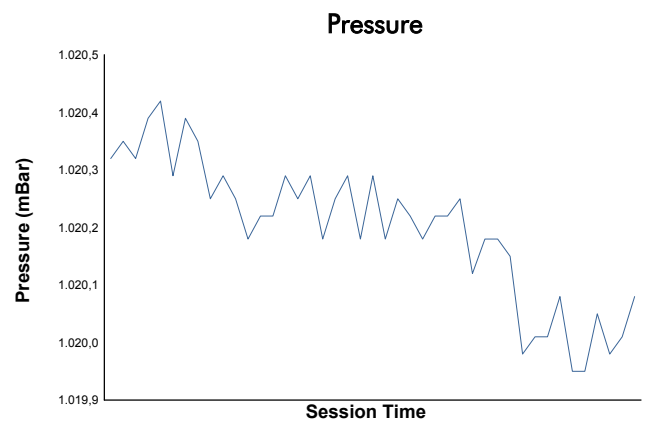

ESTORIL CLASSICS
CLASSIC ENDURANCE RACING 2
QUALIFYING

Weather Report

Track Status: **DRY**