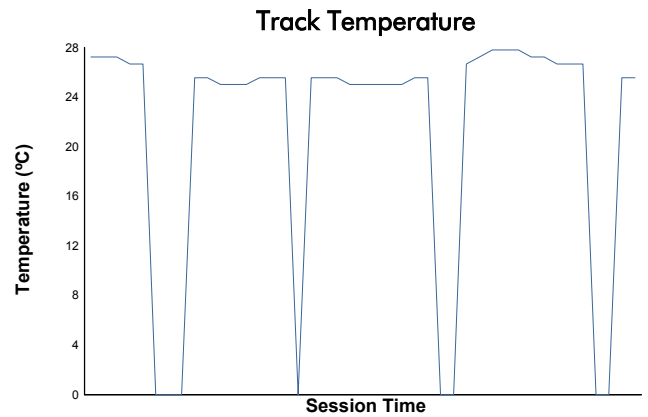

ESTORIL CLASSICS
CLASSIC ENDURANCE RACING 2
QUALIFYING

Weather Report

Track Status: **DRY**