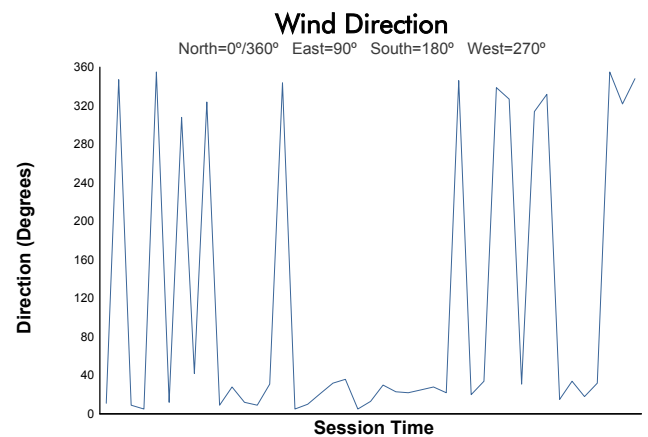

ESTORIL CLASSICS
CLASSIC ENDURANCE RACING 2
QUALIFYING

Weather Report

Track Status: **DRY**