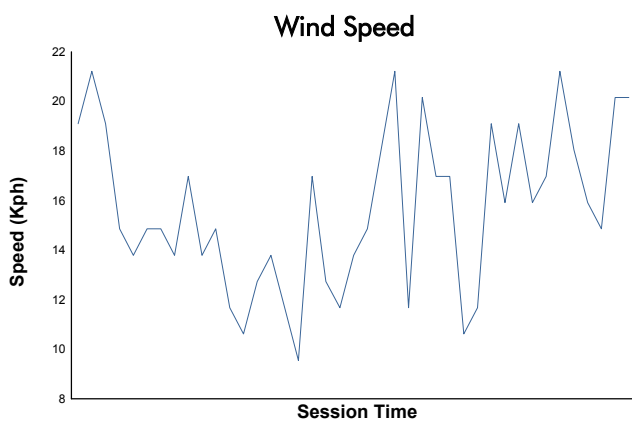

ESTORIL CLASSICS
CLASSIC ENDURANCE RACING 1
QUALIFYING

Weather Report

Track Status: **DRY**