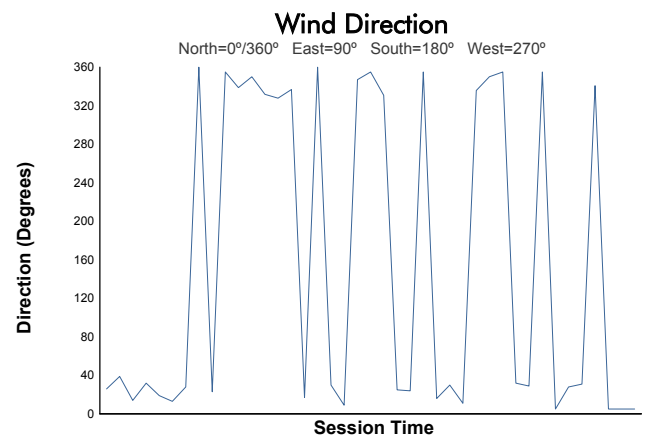

ESTORIL CLASSICS
CLASSIC ENDURANCE RACING 1
QUALIFYING

Weather Report

Track Status: **DRY**