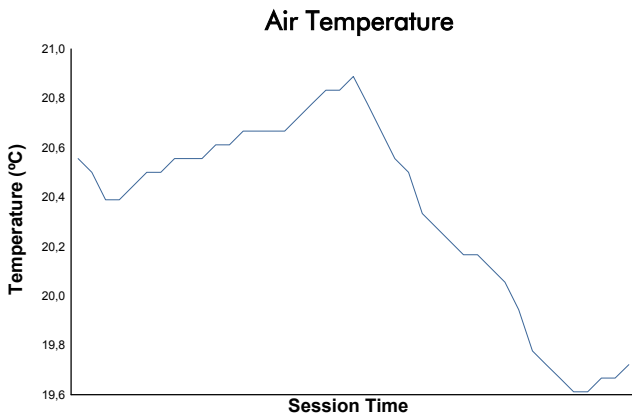

ESTORIL CLASSICS
CLASSIC ENDURANCE RACING 1
QUALIFYING

Weather Report

Track Status: **DRY**