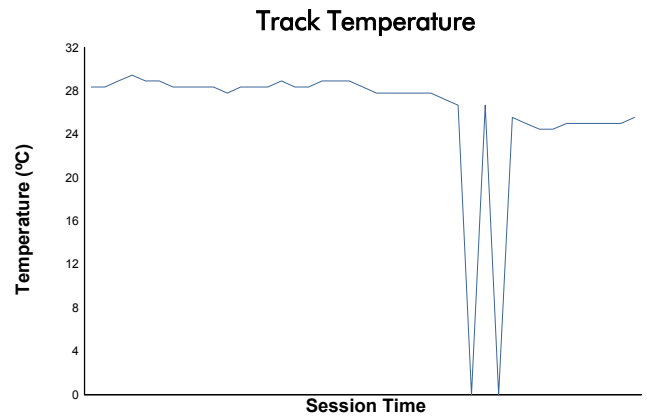

ESTORIL CLASSICS
CLASSIC ENDURANCE RACING 1
QUALIFYING

Weather Report

Track Status: **DRY**