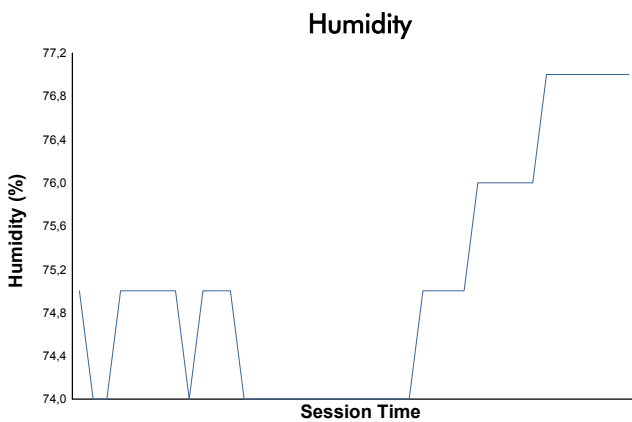

ESTORIL CLASSICS
CLASSIC ENDURANCE RACING 1
QUALIFYING

Weather Report

Track Status: **DRY**