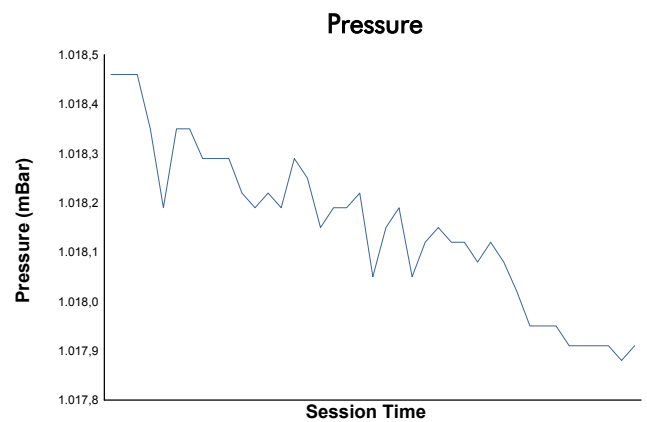

ESTORIL CLASSICS
CLASSIC ENDURANCE RACING 1
QUALIFYING

Weather Report

Track Status: **DRY**