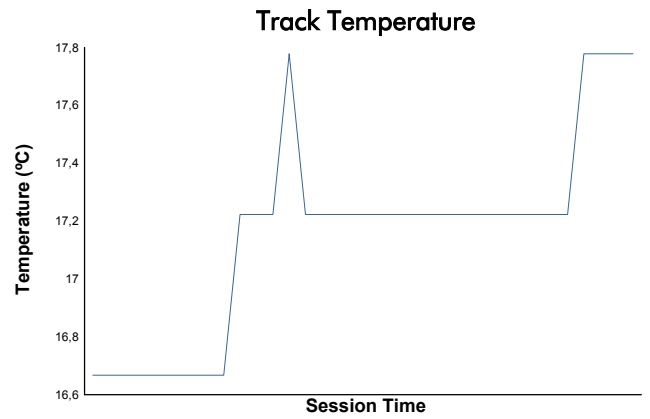

ESTORIL CLASSICS
CLASSIC ENDURANCE RACING 1
PRIVATE PRACTICE

Weather Report

Track Status: **DRY**