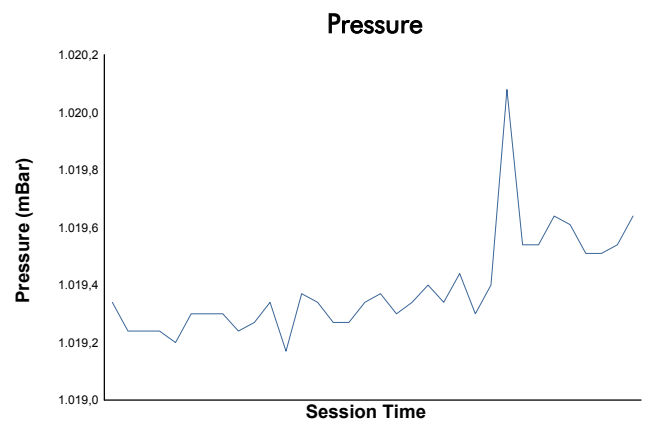

ESTORIL CLASSICS
CLASSIC ENDURANCE RACING 1
PRIVATE PRACTICE

Weather Report

Track Status: **DRY**