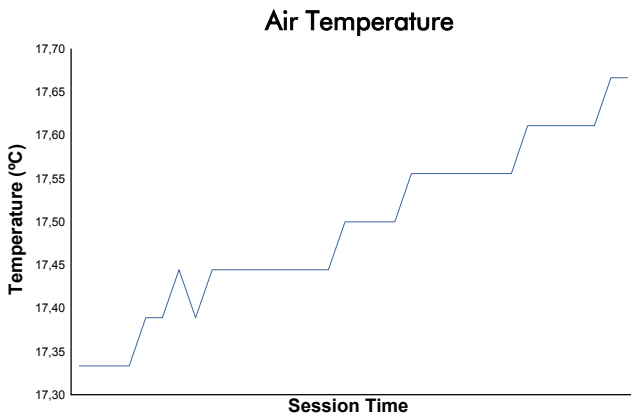

ESTORIL CLASSICS
CLASSIC ENDURANCE RACING 1
PRIVATE PRACTICE

Weather Report

Track Status: **DRY**