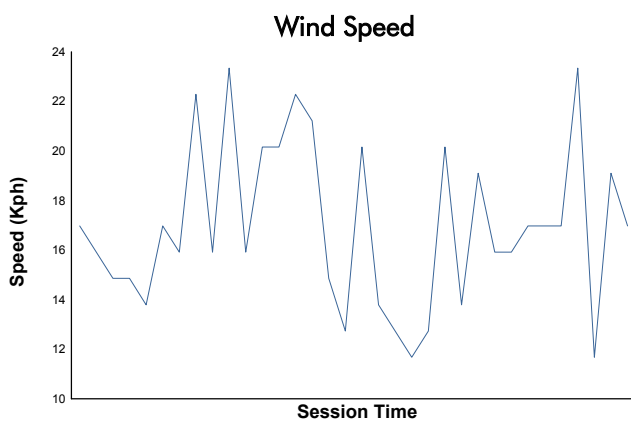

ESTORIL CLASSICS
CLASSIC ENDURANCE RACING 1
PRIVATE PRACTICE

Weather Report

Track Status: **DRY**