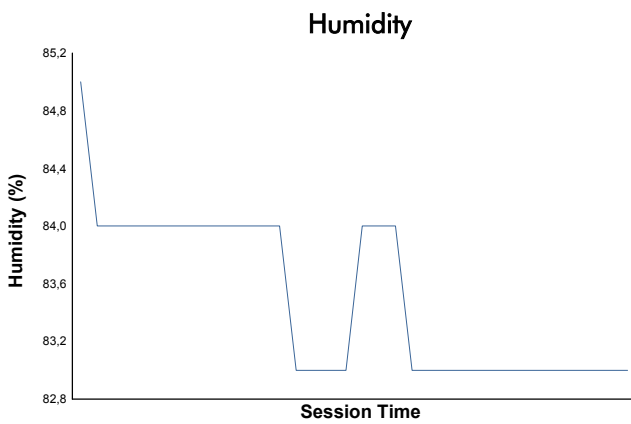

ESTORIL CLASSICS
CLASSIC ENDURANCE RACING 1
PRIVATE PRACTICE

Weather Report

Track Status: **DRY**