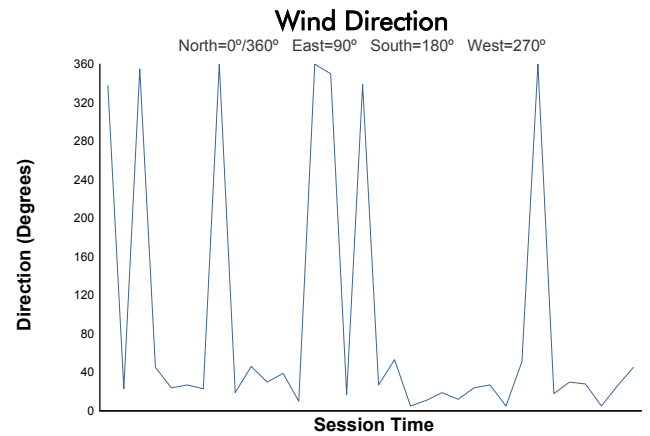

ESTORIL CLASSICS
CLASSIC ENDURANCE RACING 1
PRIVATE PRACTICE

Weather Report

Track Status: **DRY**